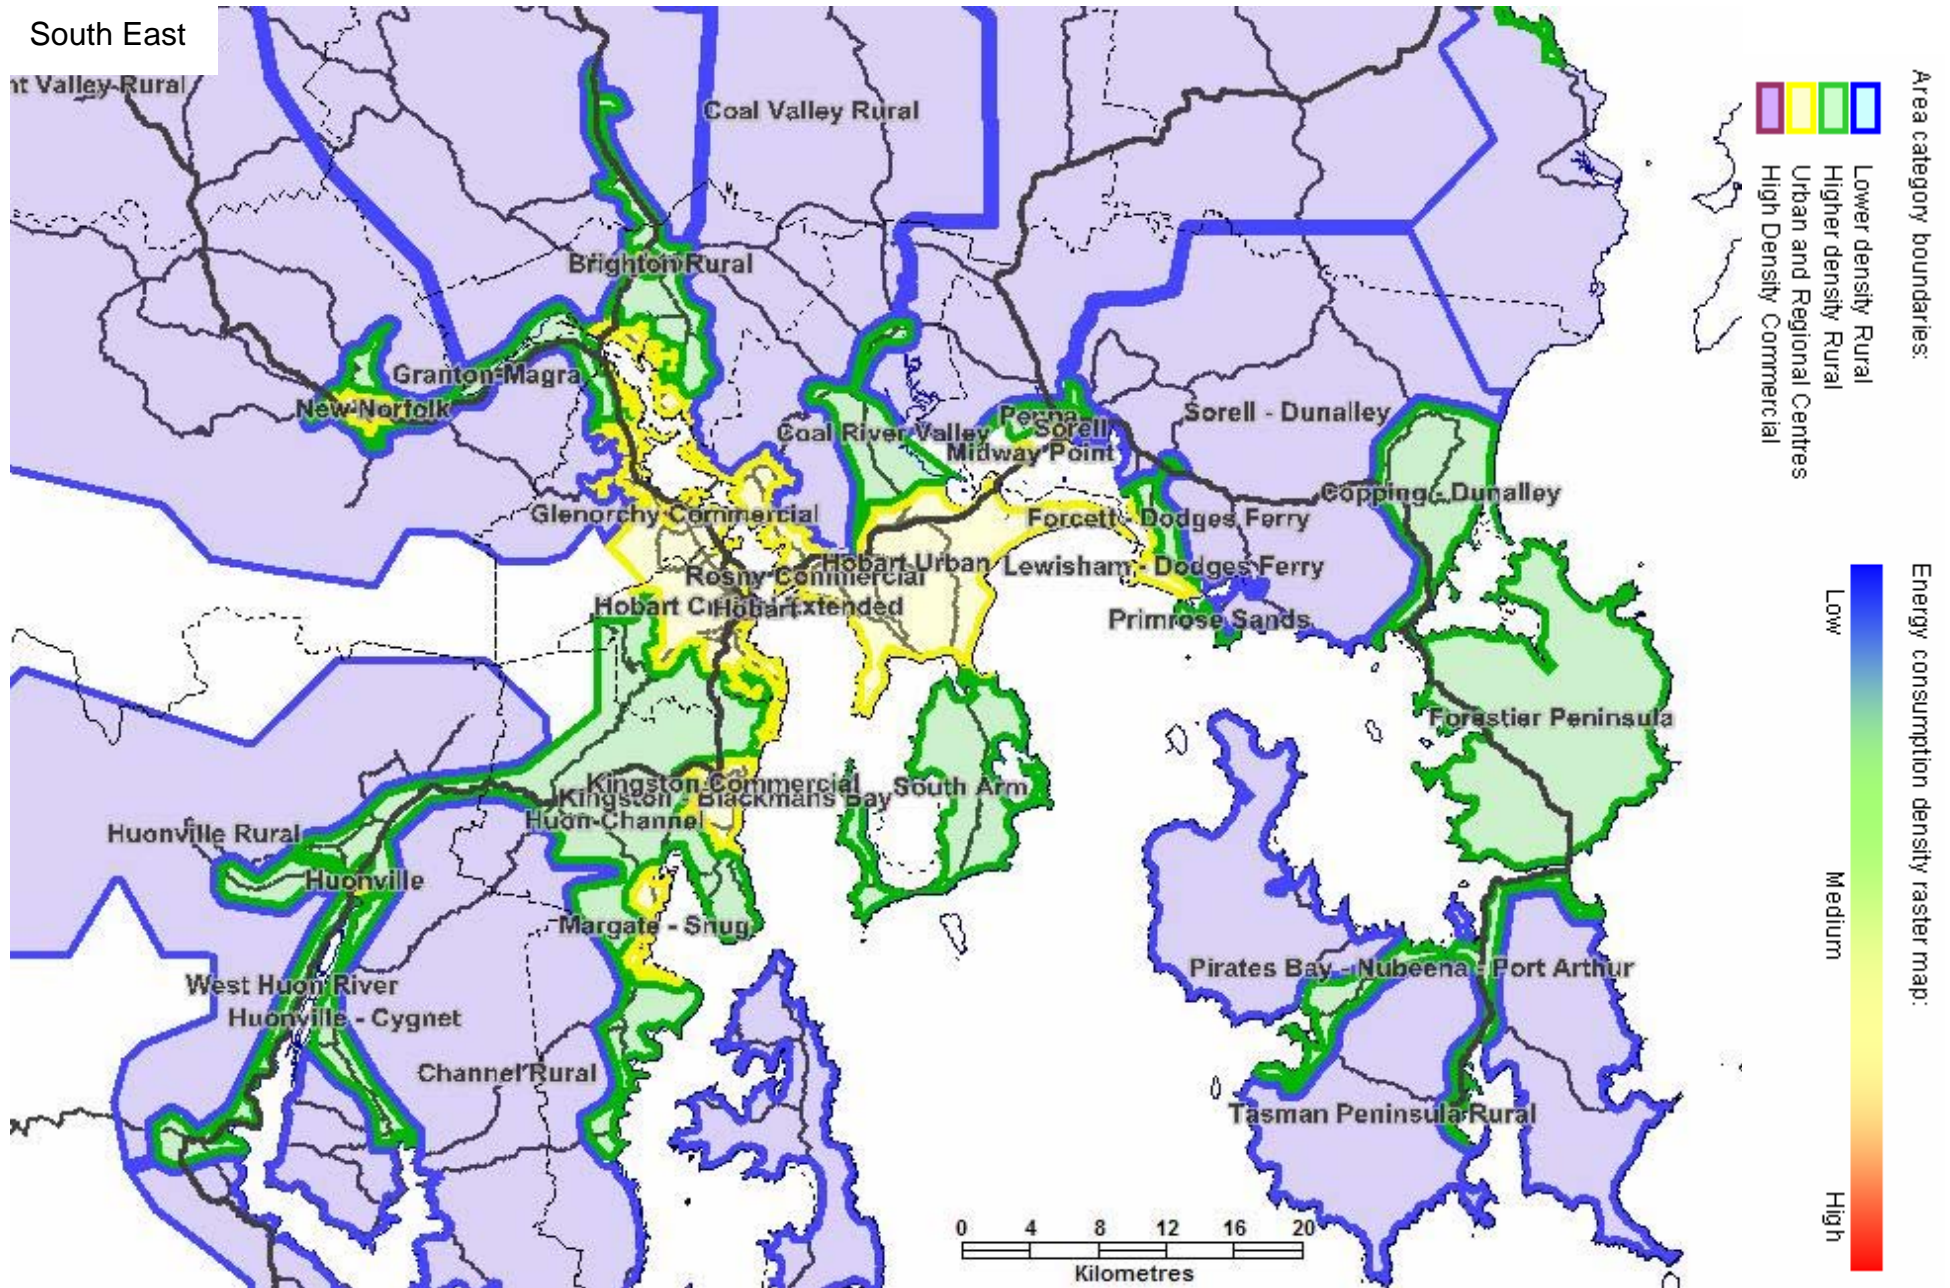

Base data from theLIST (www.thelist.tas.gov.au) © State of Tasmania

Brighton – Granton – Magra Higher Density Rural

Brighton – Bridgewater Urban

Base data from theLIST (www.thelist.tas.gov.au) © State of Tasmania

Rosny High Density Commercial

Lewisham – Dodges Ferry Urban – Forcett – Primrose Sands Higher Density Rural

Coal River Valley Higher Density Rural

Midway Point – Sorell Urban – Penna – Higher Density Rural

Base data from theLIST (www.thelist.tas.gov.au) © State of Tasmania

South Hobart – Taroona Urban

Base data from theLIST (www.thelist.tas.gov.au) © State of Tasmania

Huon – Channel Higher Density Rural

Kingston – Blackmans Bay Urban

Base data from theLIST (www.thelist.tas.gov.au) © State of Tasmania

Pirates Bay – Nubeena – Port Arthur Higher Density Rural

Base data from theLIST (www.thelist.tas.gov.au) © State of Tasmania

Triabunna – Orford Higher Density Rural