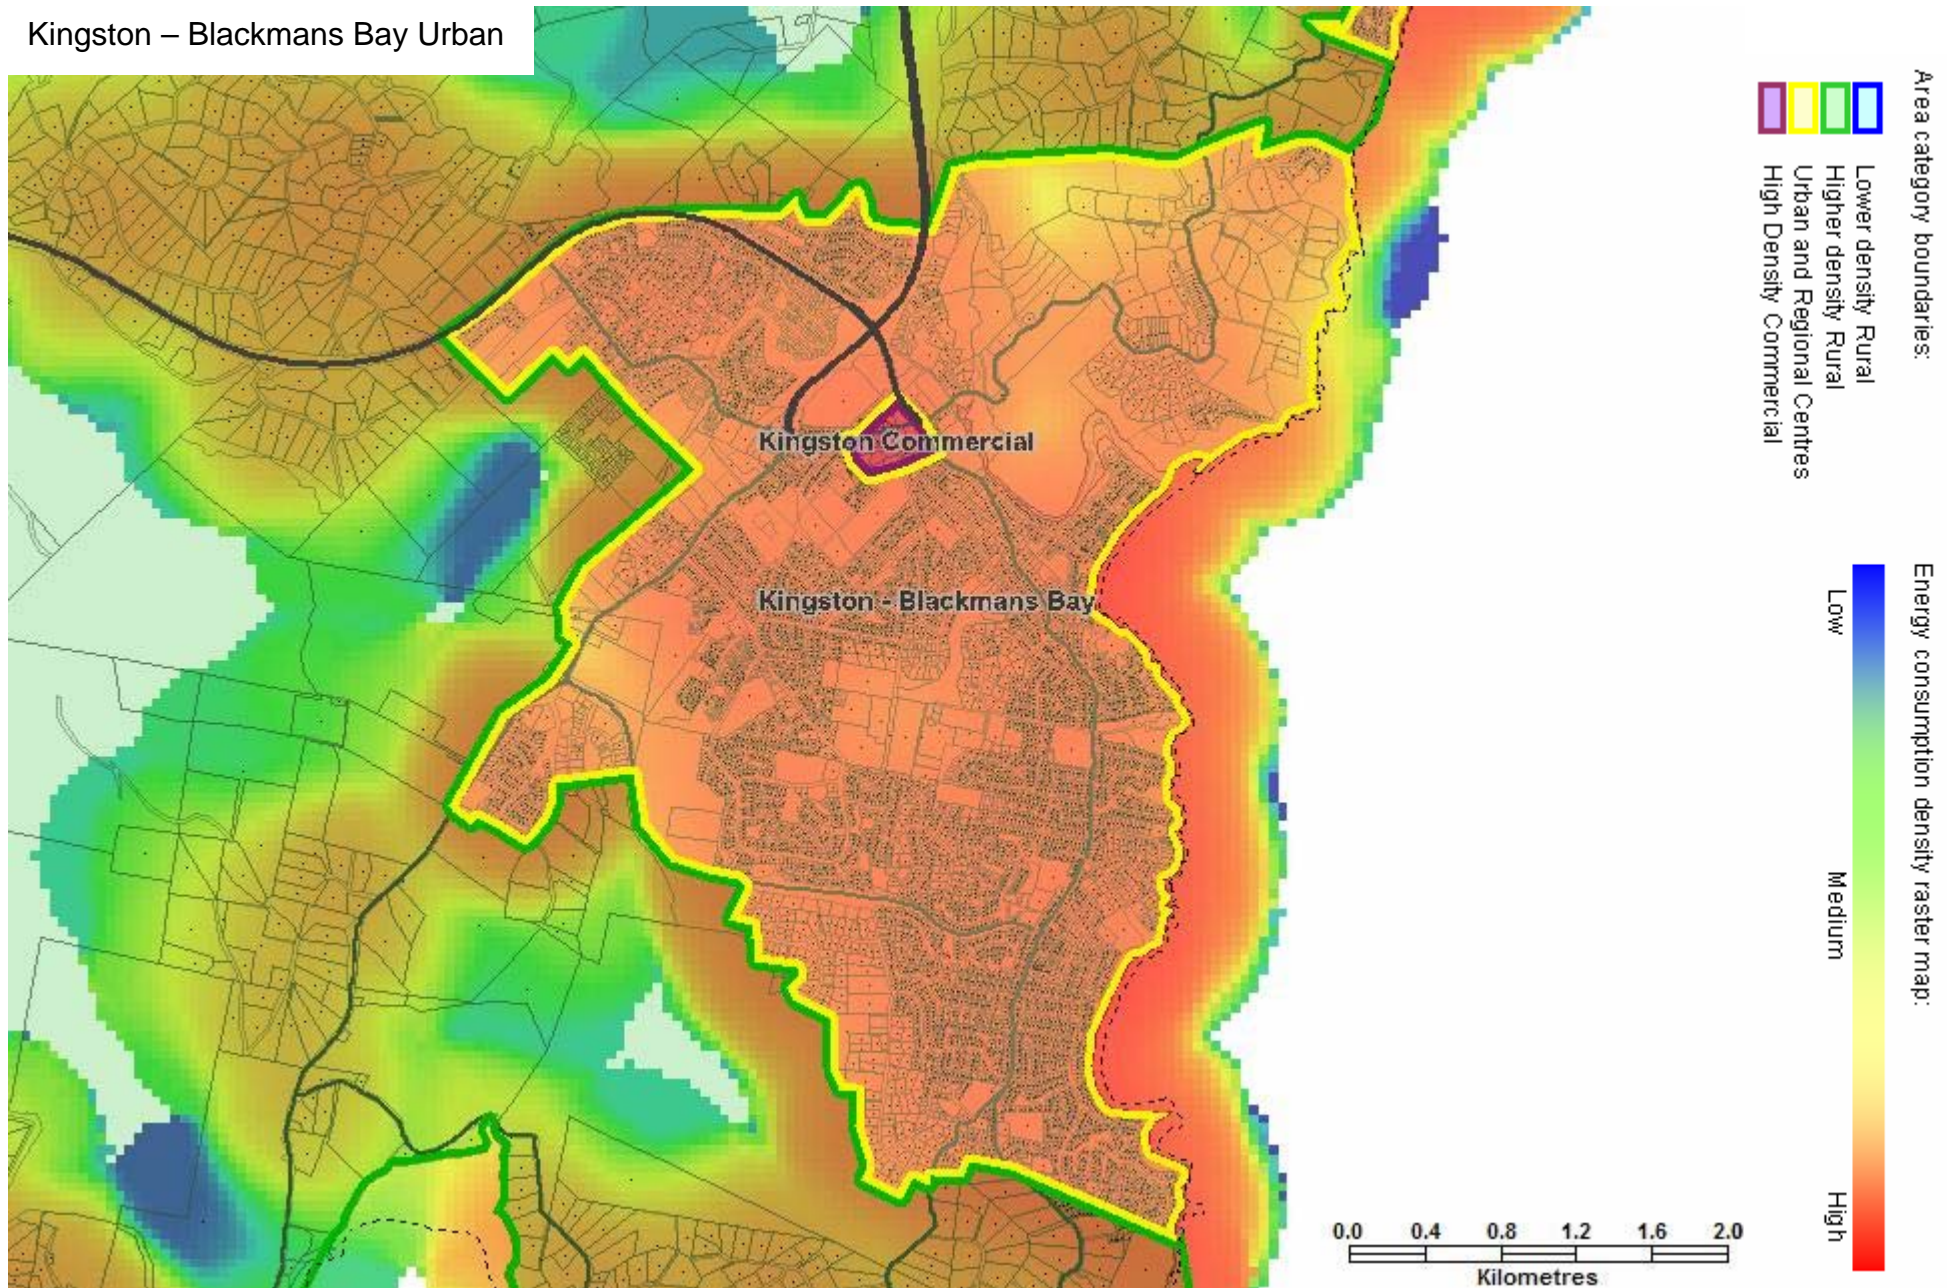

Rosny High Density Commercial

Lewisham – Dodges Ferry Urban – Forcett – Primrose Sands Higher Density Rural

Coal River Valley Higher Density Rural

Midway Point – Sorell Urban – Penna – Higher Density Rural

Base data from theLIST (www.thelist.tas.gov.au) © State of Tasmania

South Hobart – Taroona Urban

Base data from theLIST (www.thelist.tas.gov.au) © State of Tasmania

Huon – Channel Higher Density Rural

Kingston – Blackmans Bay Urban

Kingston High Density Commercial

Margate – Snug Urban

Huonville Urban

Base data from theLIST (www.thelist.tas.gov.au) © State of Tasmania

Storm Bay – Tasman Peninsula

Forestier Peninsula Higher Density Rural

Base data from theLIST (www.thelist.tas.gov.au) © State of Tasmania

Pirates Bay – Nubeena – Port Arthur Higher Density Rural

Base data from theLIST (www.thelist.tas.gov.au) © State of Tasmania

Triabunna – Orford Higher Density Rural