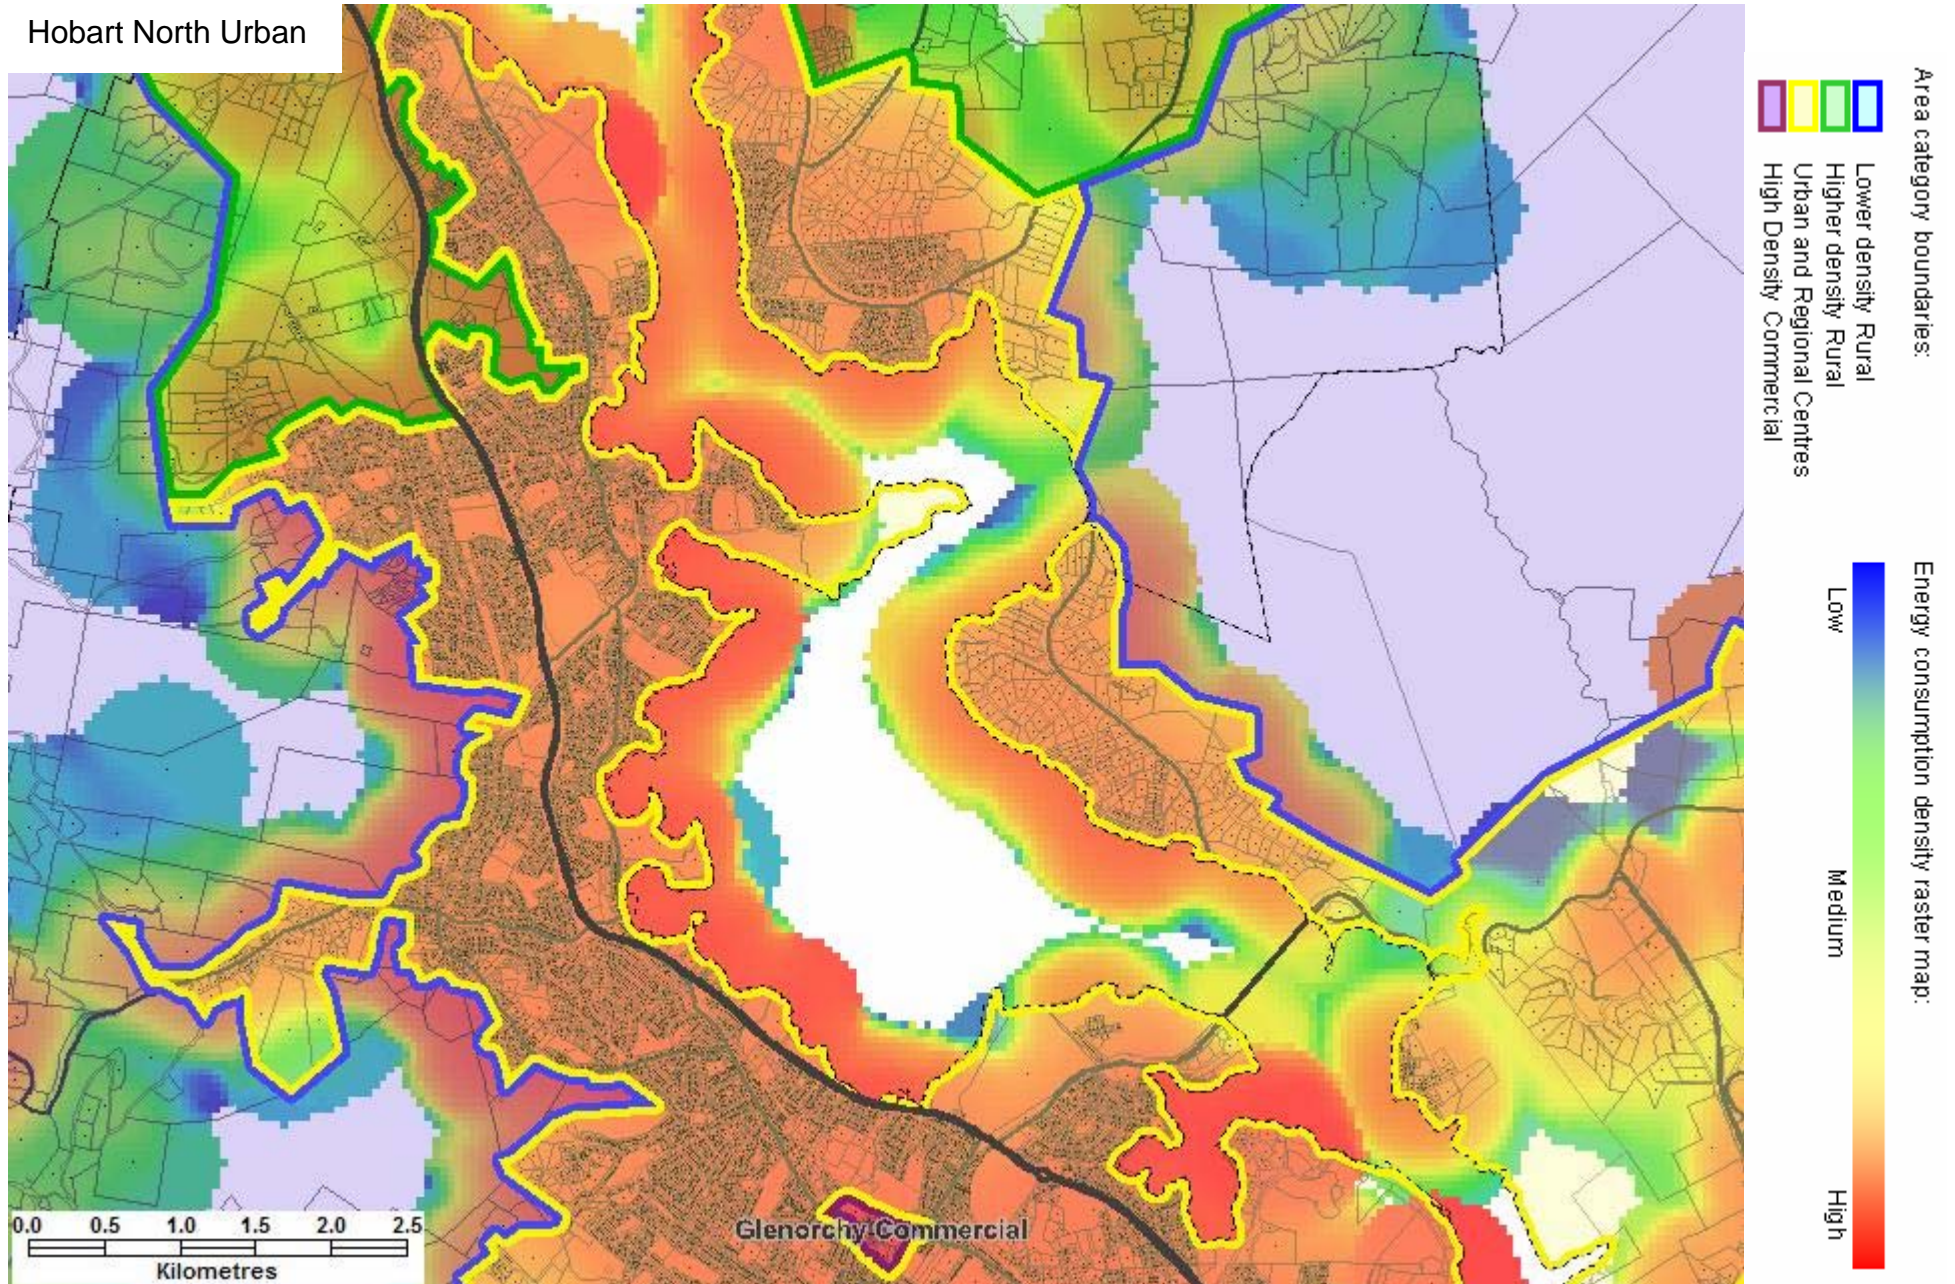

Base data from theLIST (www.thelist.tas.gov.au) © State of Tasmania

Brighton – Granton – Magra Higher Density Rural

Brighton – Bridgewater Urban

Base data from theLIST (www.thelist.tas.gov.au) © State of Tasmania

New Norfolk Urban

Hobart North Urban

Glenorchy High Density Commercial

Base data from theLIST (www.thelist.tas.gov.au) © State of Tasmania

Hobart High Density Commercial – Hobart Critical Infrastructure

Clarence Urban – South Arm Higher Density Rural

Rosny High Density Commercial

Lewisham – Dodges Ferry Urban – Forcett – Primrose Sands Higher Density Rural

Coal River Valley Higher Density Rural

Midway Point – Sorell Urban – Penna – Higher Density Rural

Base data from theLIST (www.thelist.tas.gov.au) © State of Tasmania

South Hobart – Taroona Urban

Base data from theLIST (www.thelist.tas.gov.au) © State of Tasmania

Huon – Channel Higher Density Rural

Kingston – Blackmans Bay Urban