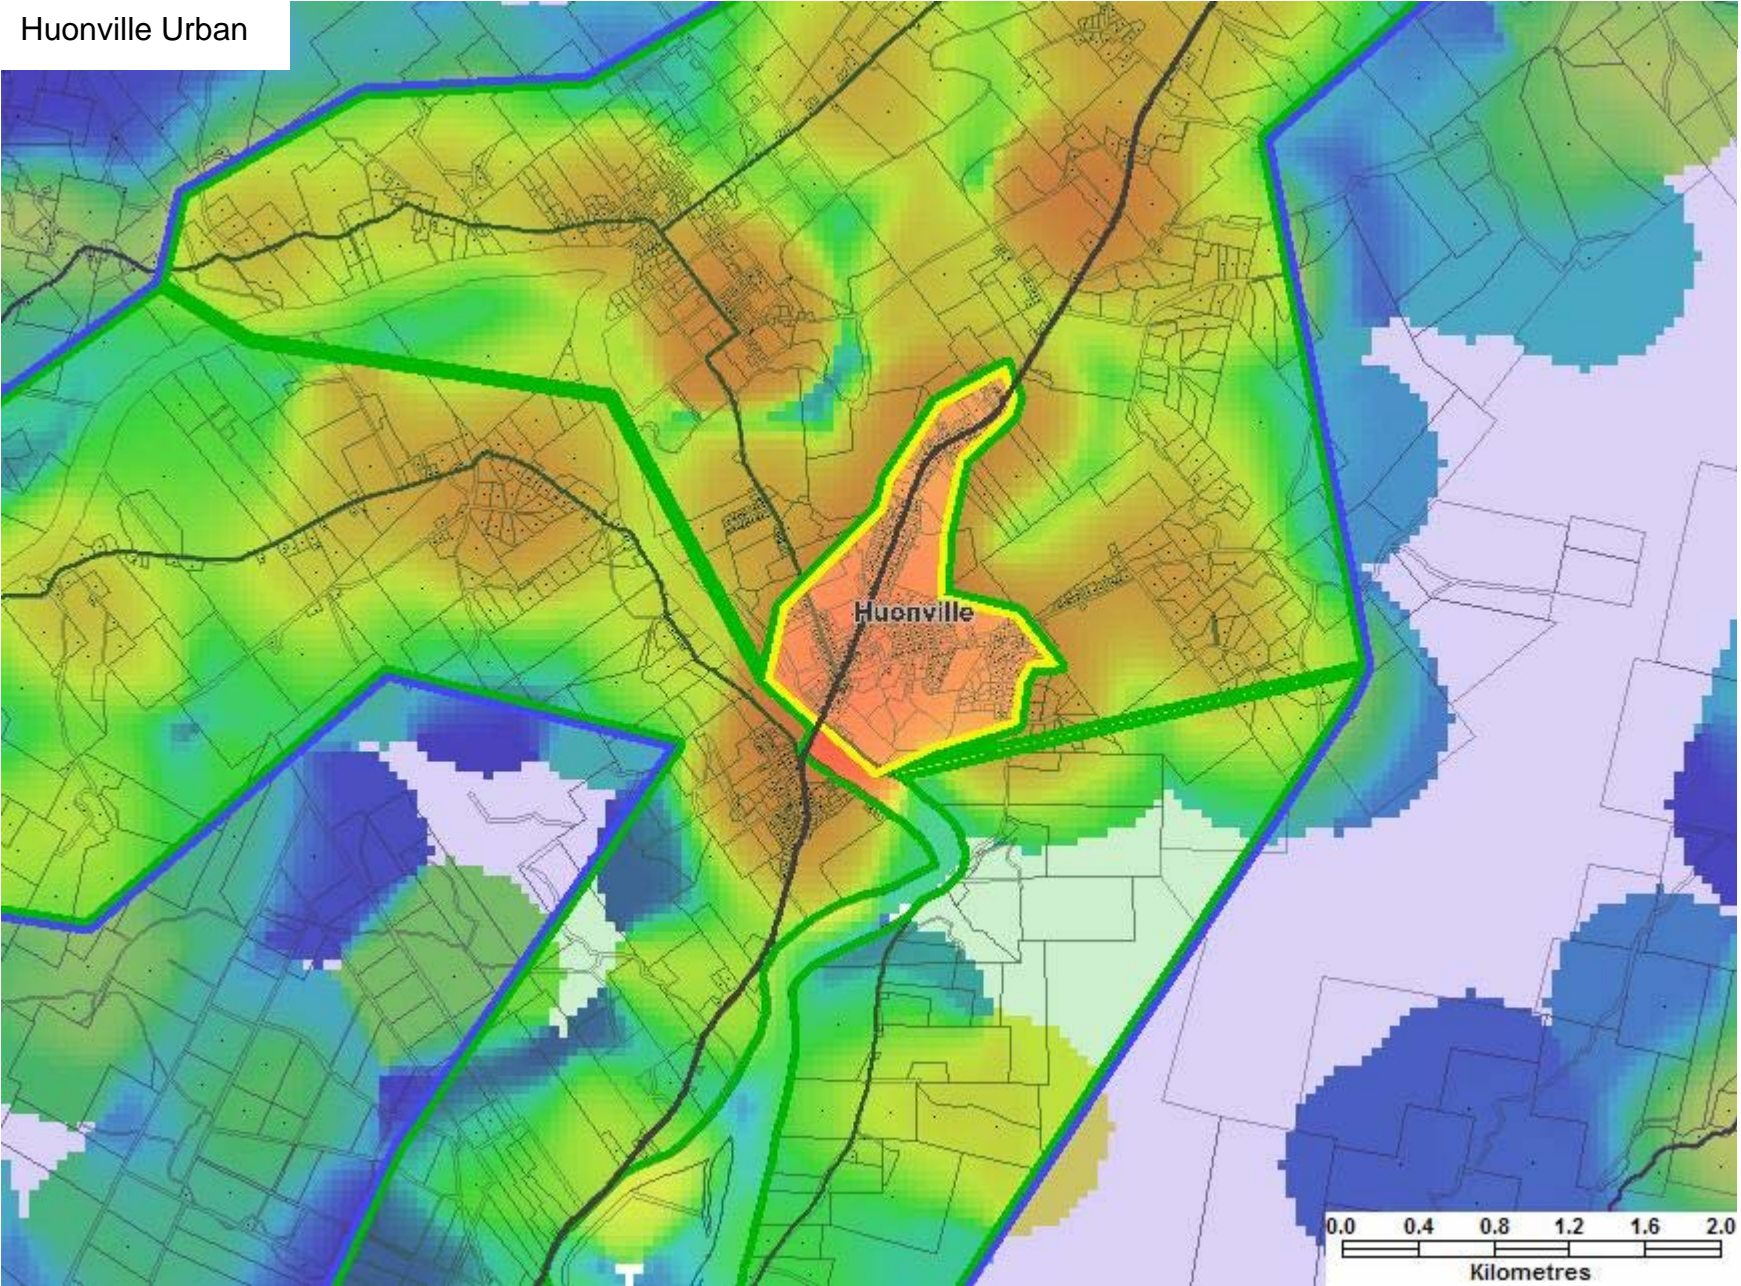

Base data from theLIST (www.thelist.tas.gov.au) © State of Tasmania

Brighton – Granton – Magra Higher Density Rural

Brighton – Bridgewater Urban

Base data from theLIST (www.thelist.tas.gov.au) © State of Tasmania

Rosny High Density Commercial

Lewisham – Dodges Ferry Urban – Forcett – Primrose Sands Higher Density Rural

Coal River Valley Higher Density Rural

Midway Point – Sorell Urban – Penna – Higher Density Rural

Base data from theLIST (www.thelist.tas.gov.au) © State of Tasmania

South Hobart – Taroona Urban

Base data from theLIST (www.thelist.tas.gov.au) © State of Tasmania

Huon – Channel Higher Density Rural

Kingston – Blackmans Bay Urban

Kingston High Density Commercial

Margate – Snug Urban

Huonville Urban

Base data from theLIST (www.thelist.tas.gov.au) © State of Tasmania

Storm Bay – Tasman Peninsula

Forestier Peninsula Higher Density Rural