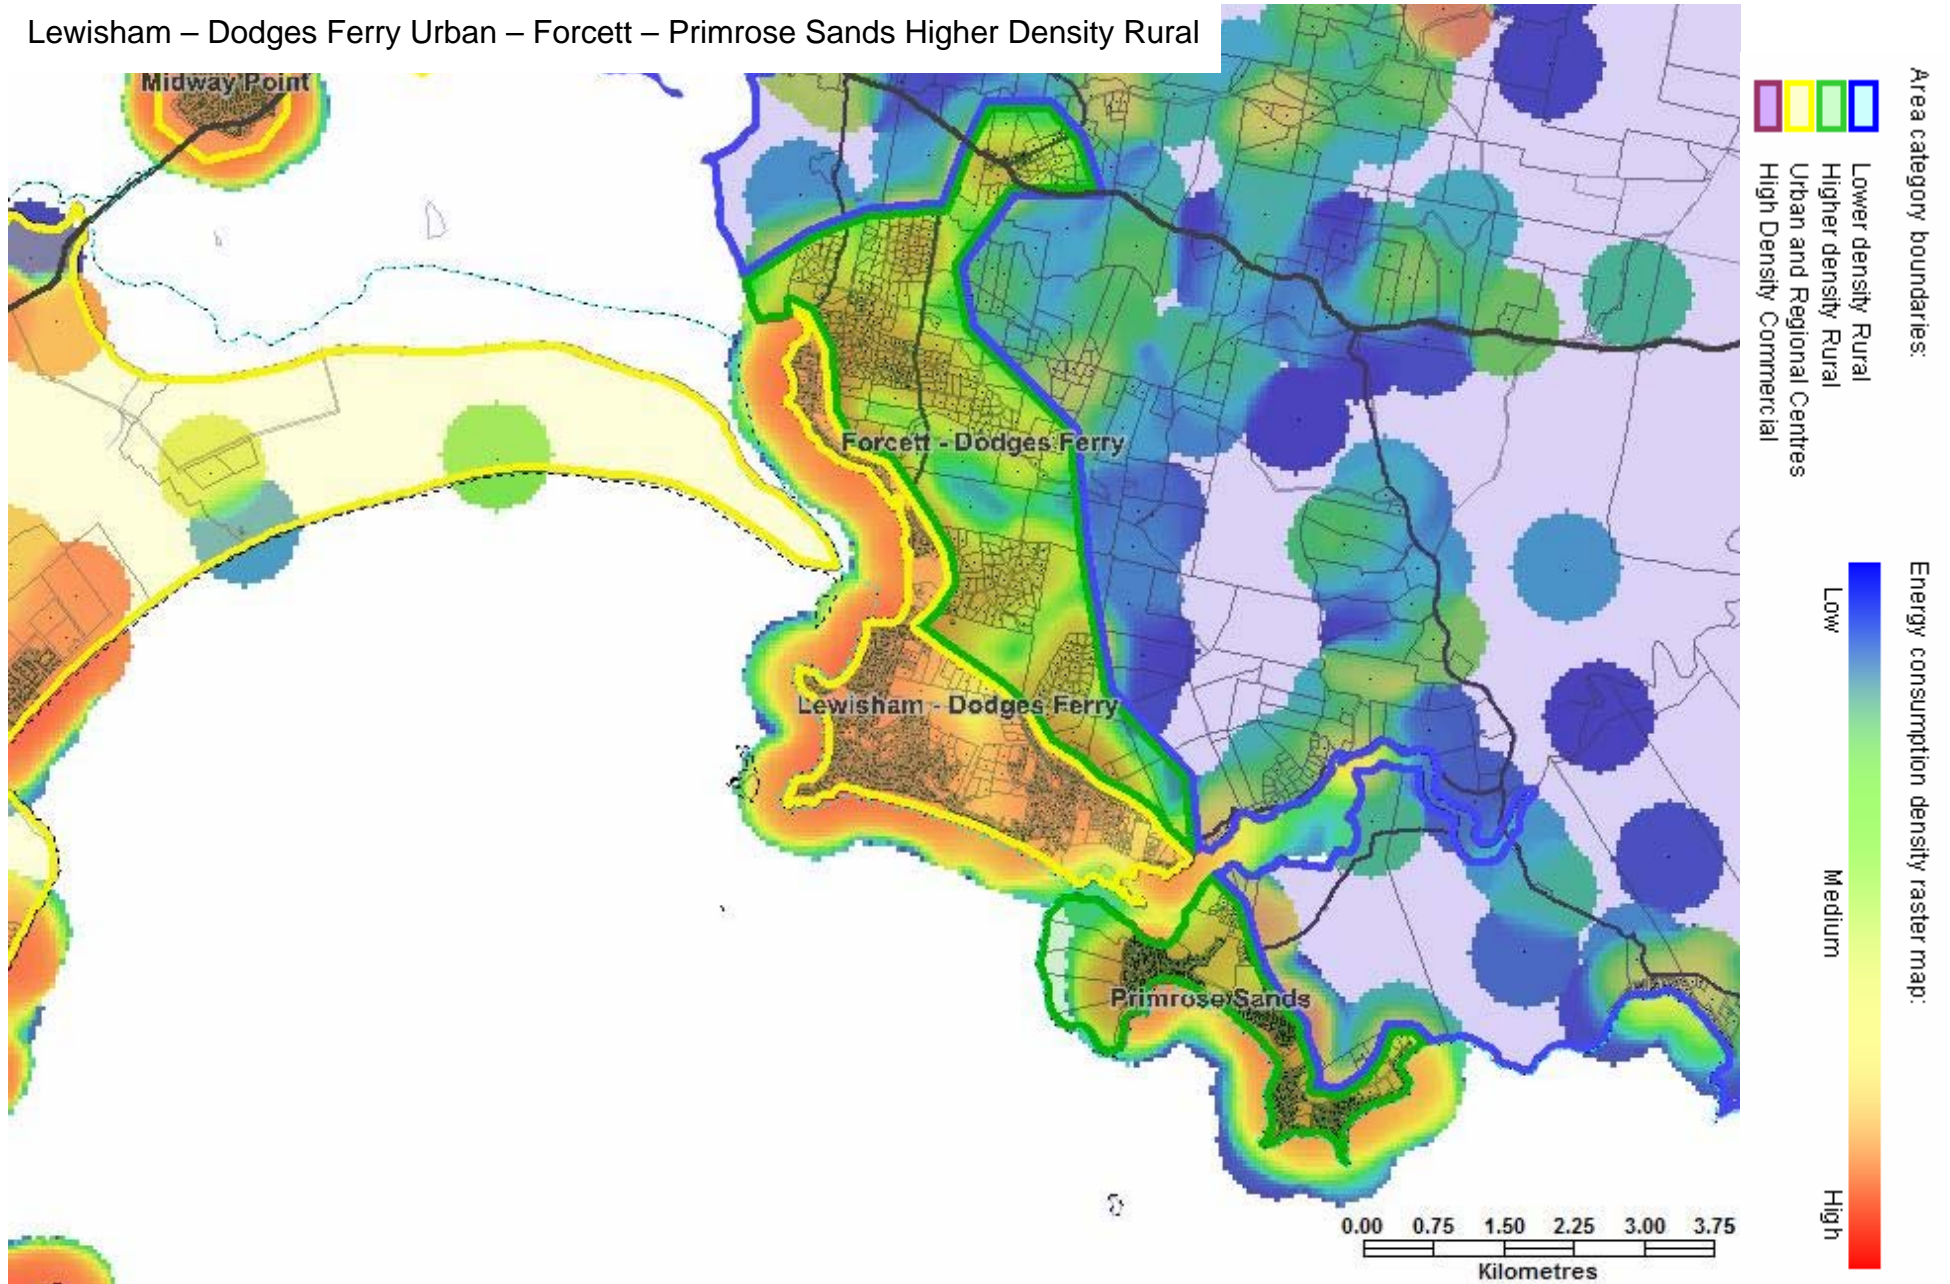

Base data from theLIST (www.thelist.tas.gov.au) © State of Tasmania

Brighton – Granton – Magra Higher Density Rural

Brighton – Bridgewater Urban

Base data from theLIST (www.thelist.tas.gov.au) © State of Tasmania

New Norfolk Urban

Hobart North Urban

Glenorchy High Density Commercial

Base data from theLIST (www.thelist.tas.gov.au) © State of Tasmania

Hobart High Density Commercial – Hobart Critical Infrastructure

Clarence Urban – South Arm Higher Density Rural

Rosny High Density Commercial

Lewisham – Dodges Ferry Urban – Forcett – Primrose Sands Higher Density Rural

Coal River Valley Higher Density Rural

Midway Point – Sorell Urban – Penna – Higher Density Rural

Base data from theLIST (www.thelist.tas.gov.au) © State of Tasmania

South Hobart – Taroona Urban

Base data from theLIST (www.thelist.tas.gov.au) © State of Tasmania

Huon – Channel Higher Density Rural

Kingston – Blackmans Bay Urban