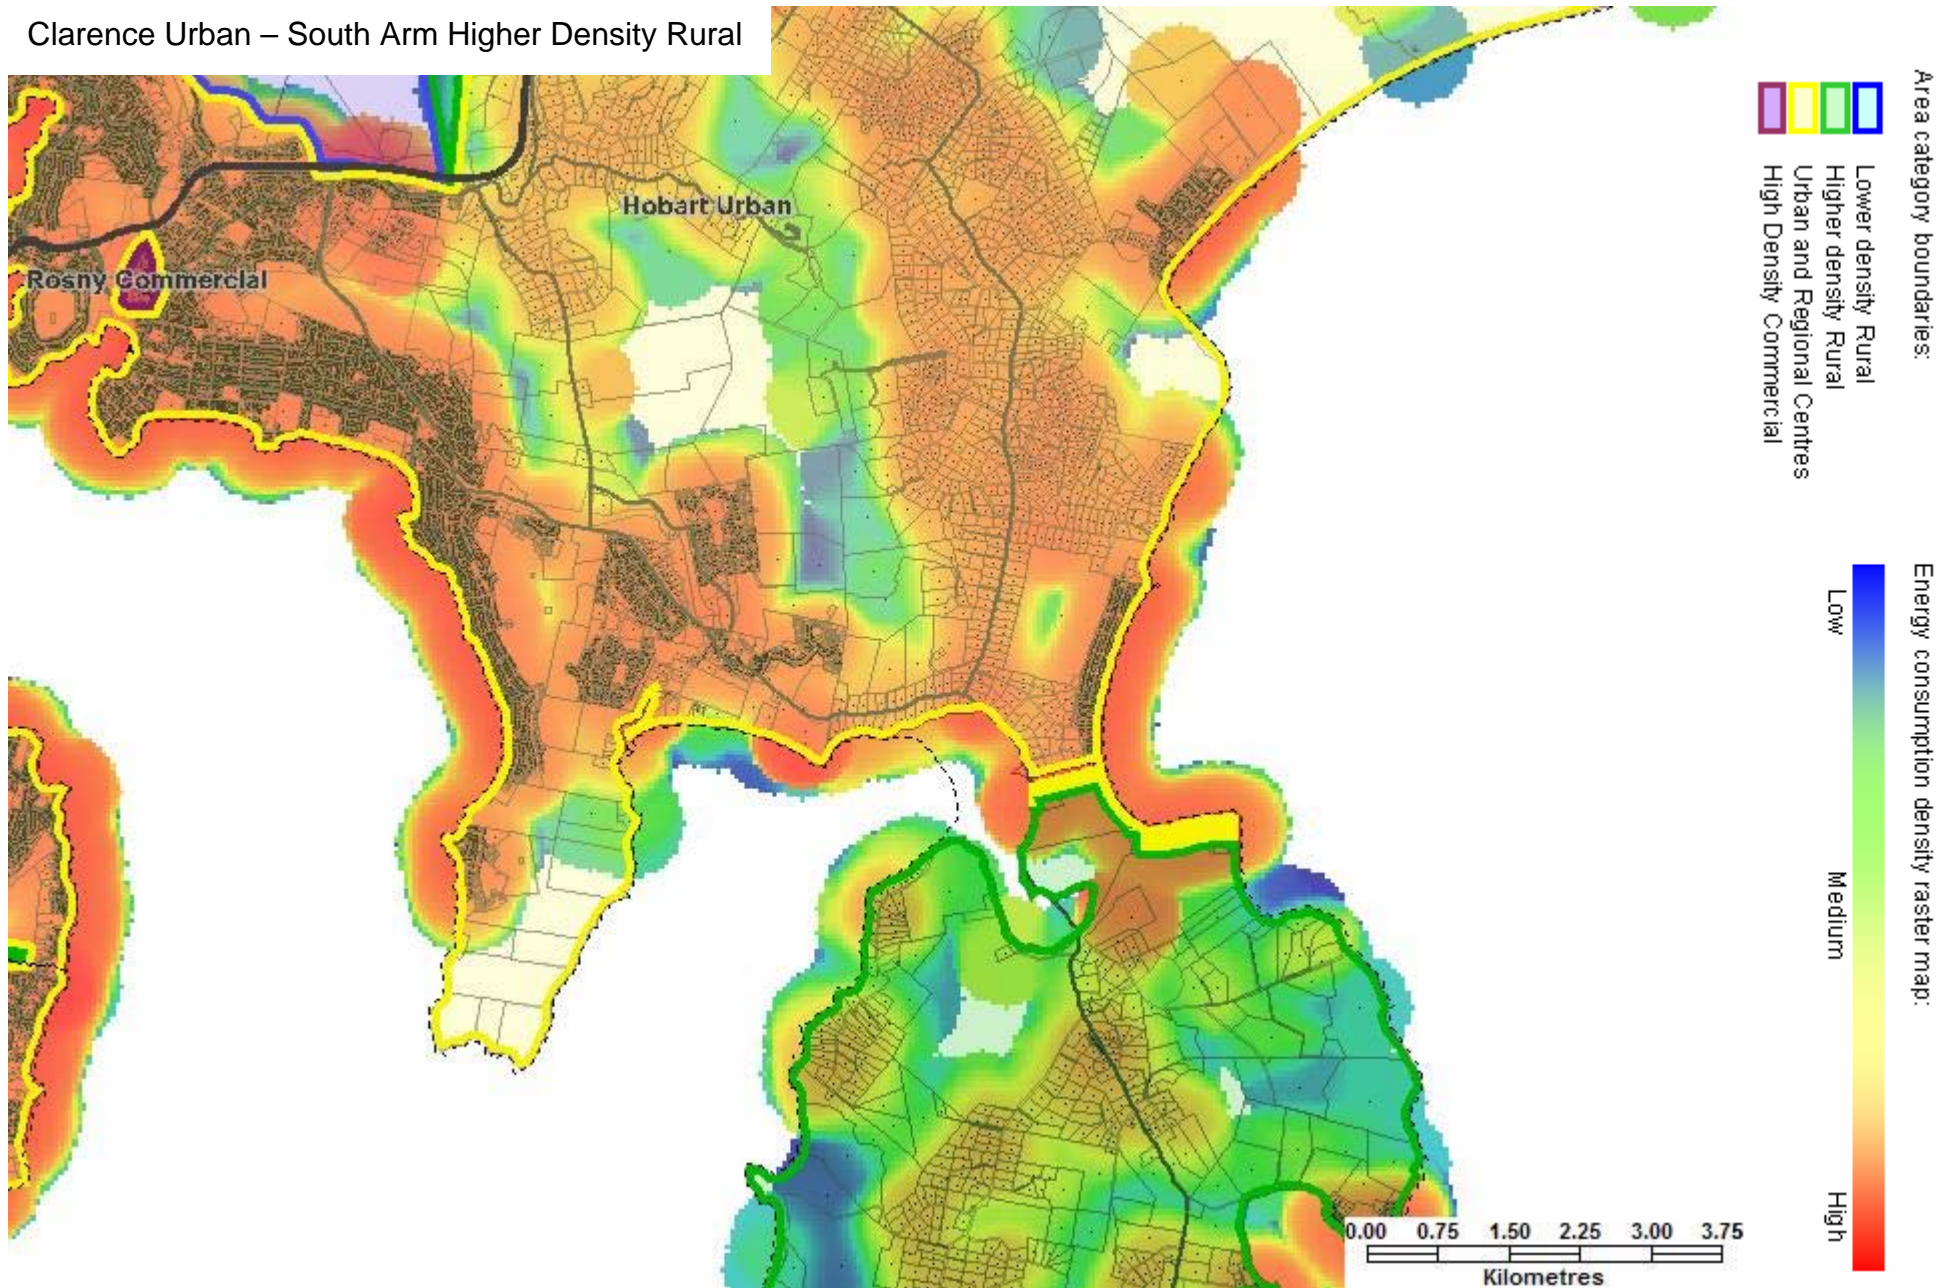

Base data from theLIST (www.thelist.tas.gov.au) © State of Tasmania

Brighton – Granton – Magra Higher Density Rural

Brighton – Bridgewater Urban

Base data from theLIST (www.thelist.tas.gov.au) © State of Tasmania

New Norfolk Urban

Hobart North Urban

Glenorchy High Density Commercial

Base data from theLIST (www.thelist.tas.gov.au) © State of Tasmania

Hobart High Density Commercial – Hobart Critical Infrastructure

Clarence Urban – South Arm Higher Density Rural

Rosny High Density Commercial

Lewisham – Dodges Ferry Urban – Forcett – Primrose Sands Higher Density Rural

Coal River Valley Higher Density Rural

Midway Point – Sorell Urban – Penna – Higher Density Rural

Base data from theLIST (www.thelist.tas.gov.au) © State of Tasmania

South Hobart – Taroona Urban

Base data from theLIST (www.thelist.tas.gov.au) © State of Tasmania

Huon – Channel Higher Density Rural

Kingston – Blackmans Bay Urban