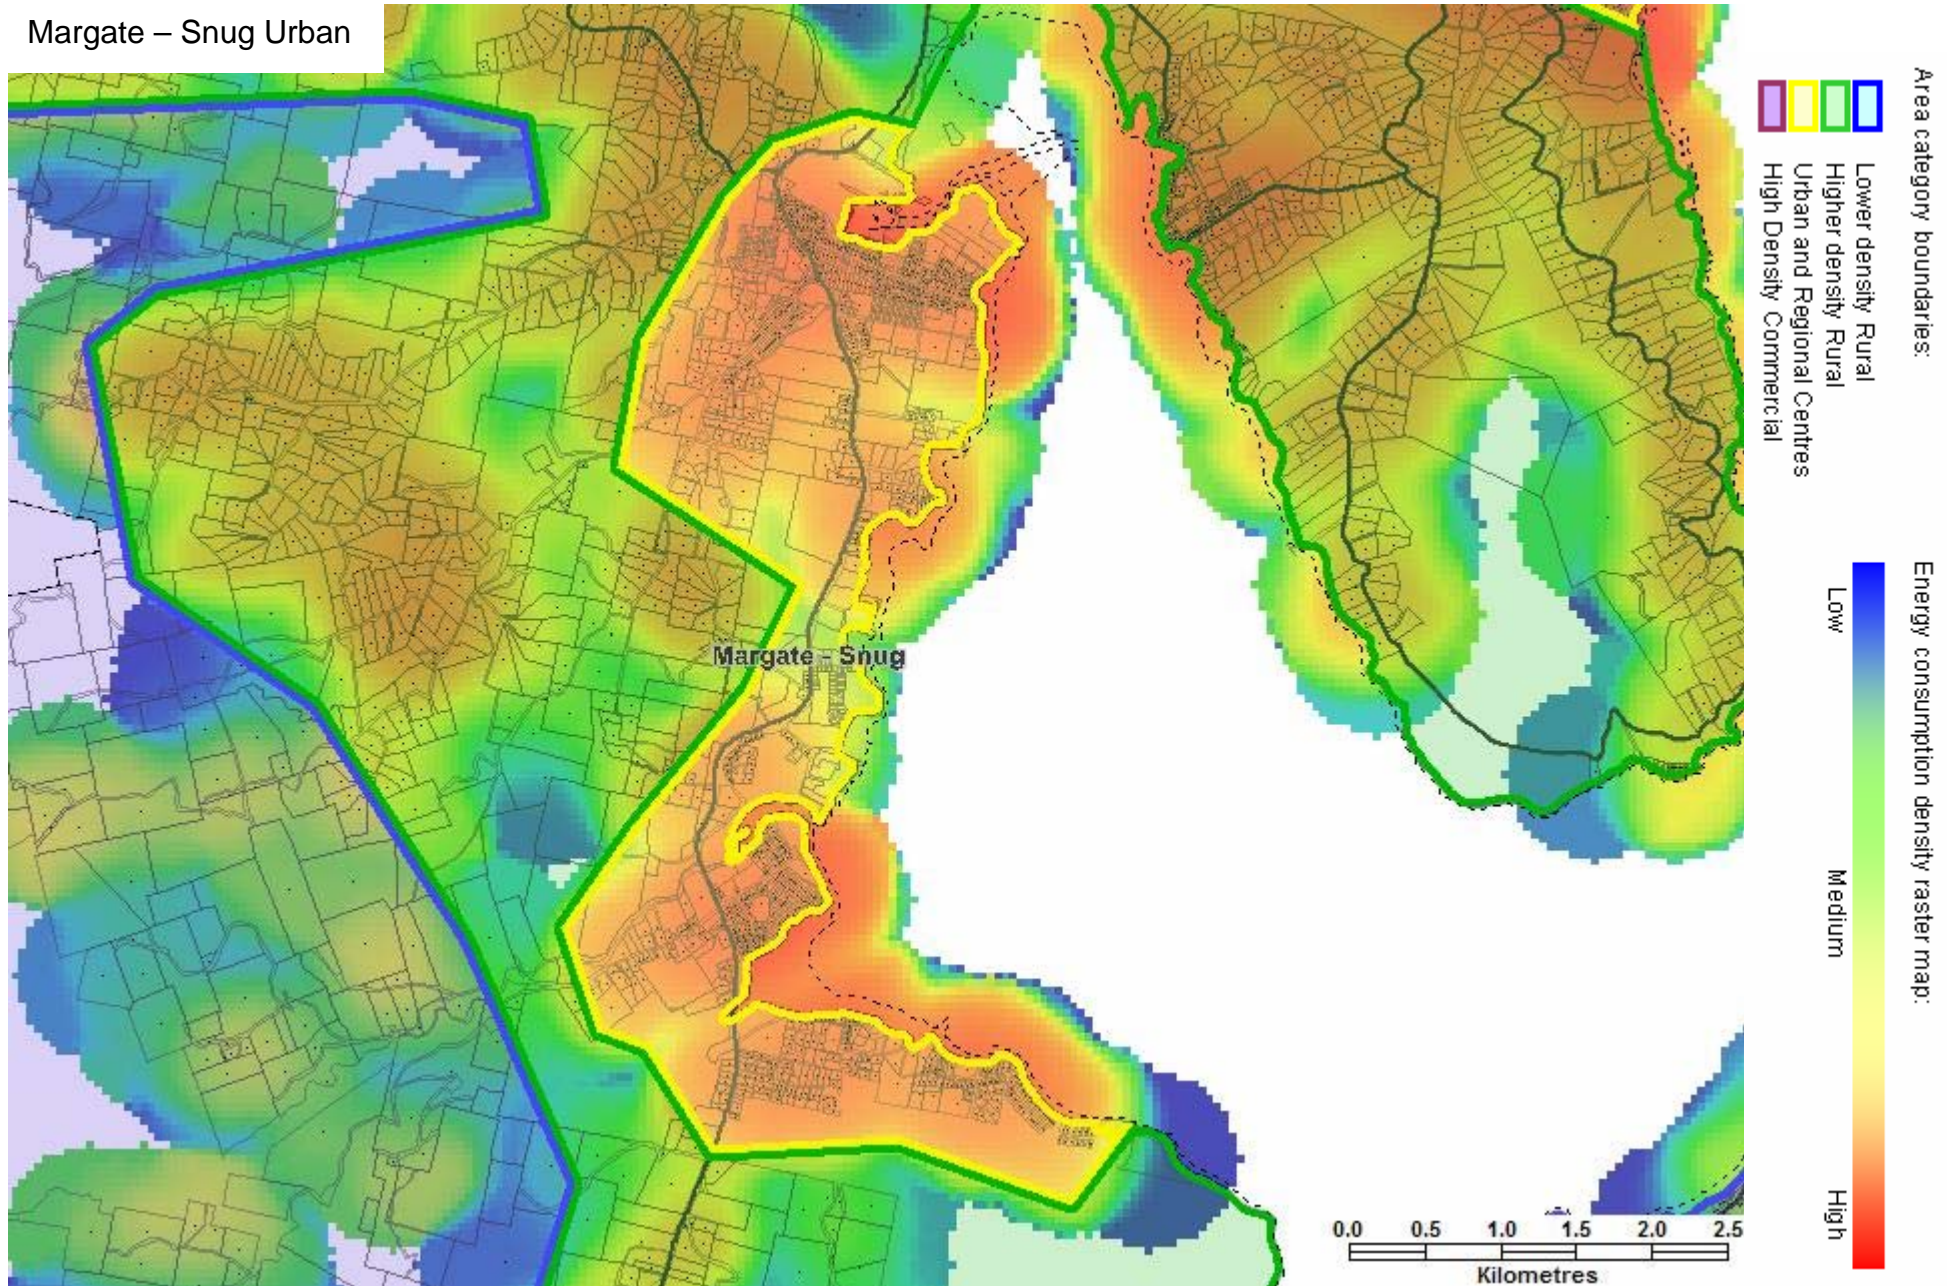

Rosny High Density Commercial

Lewisham – Dodges Ferry Urban – Forcett – Primrose Sands Higher Density Rural

Coal River Valley Higher Density Rural

Midway Point – Sorell Urban – Penna – Higher Density Rural

Base data from theLIST (www.thelist.tas.gov.au) © State of Tasmania

South Hobart – Taroona Urban

Base data from theLIST (www.thelist.tas.gov.au) © State of Tasmania

Huon – Channel Higher Density Rural

Kingston – Blackmans Bay Urban

Kingston High Density Commercial

Margate – Snug Urban

Huonville Urban

Base data from theLIST (www.thelist.tas.gov.au) © State of Tasmania

Storm Bay – Tasman Peninsula

Forestier Peninsula Higher Density Rural