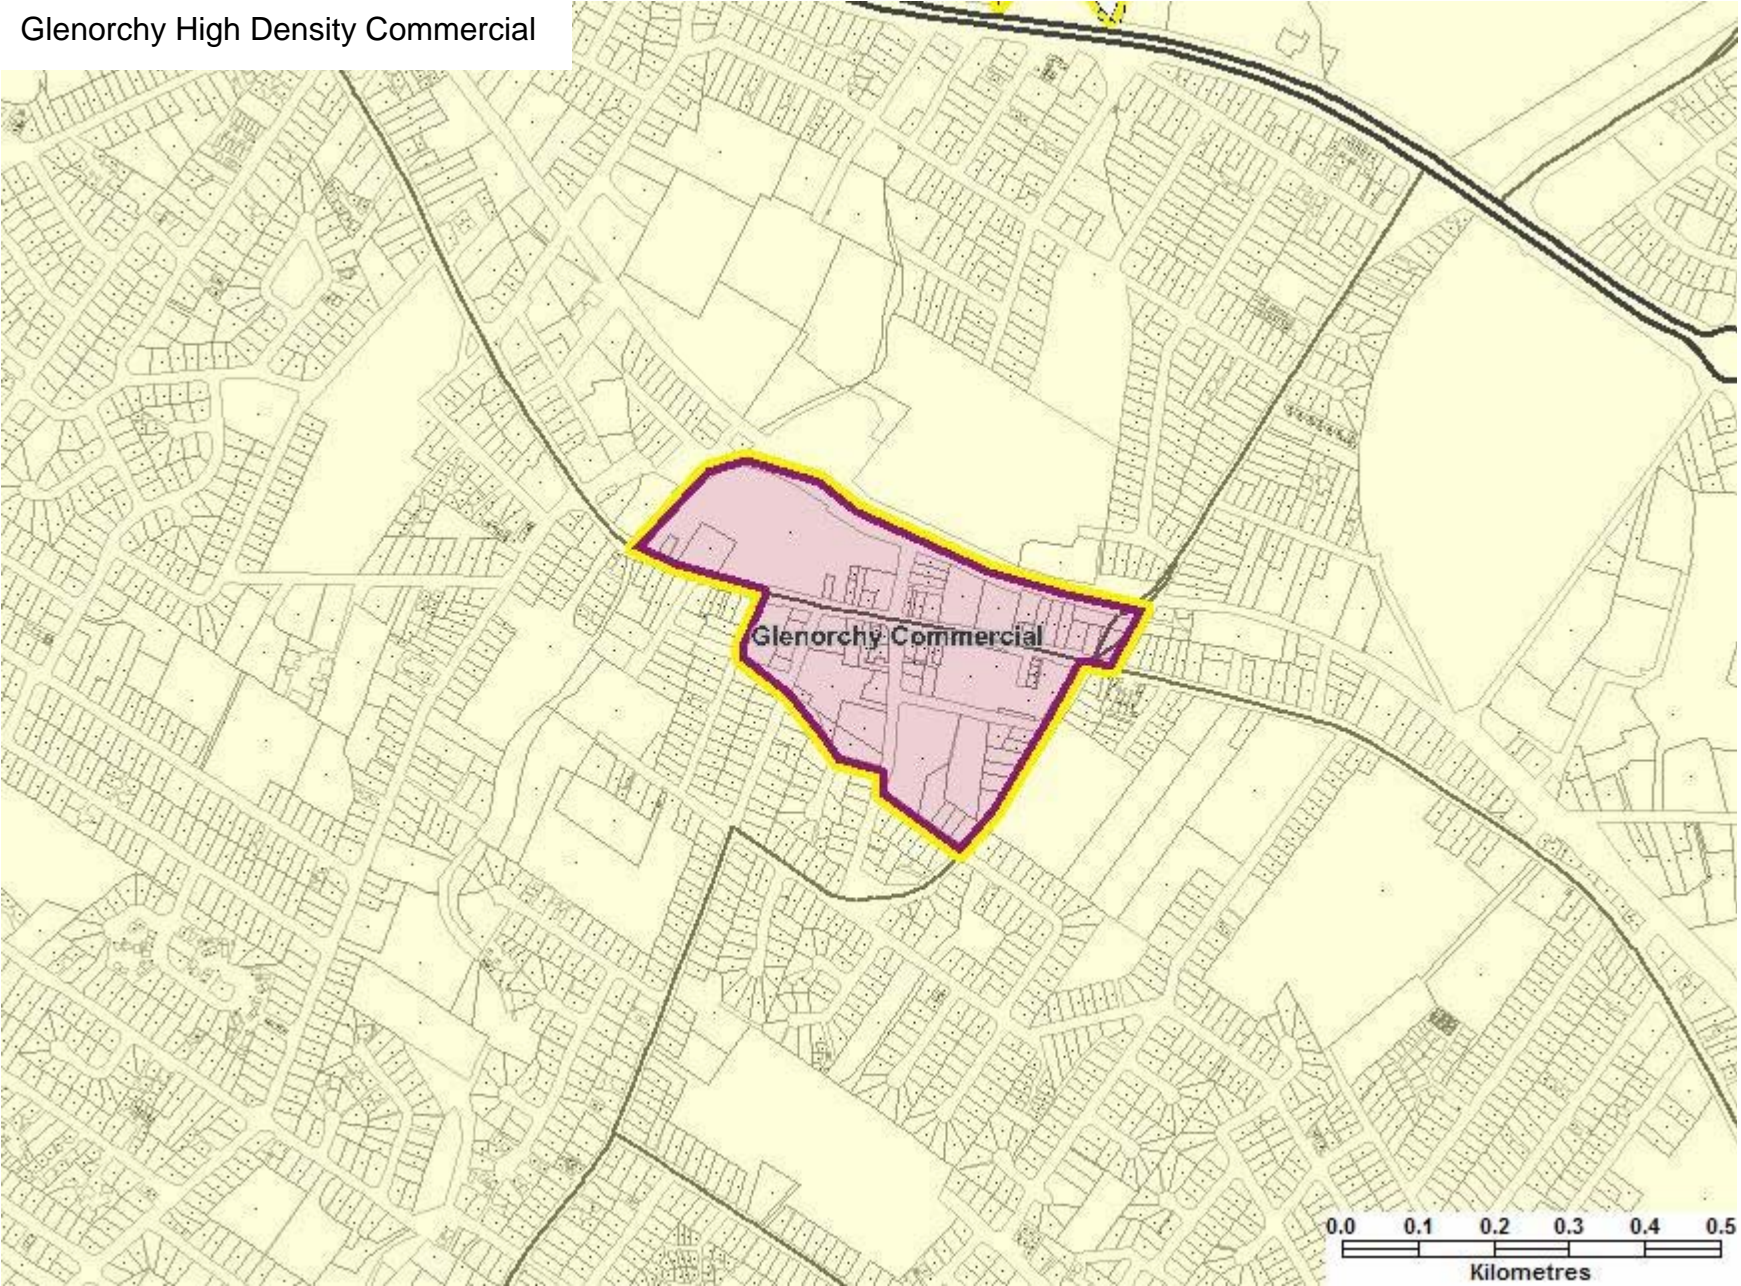

Base data from theLIST (www.thelist.tas.gov.au) © State of Tasmania

Brighton – Granton – Magra Higher Density Rural

Brighton – Bridgewater Urban

Base data from theLIST (www.thelist.tas.gov.au) © State of Tasmania

New Norfolk Urban

Hobart North Urban

Glenorchy High Density Commercial

Base data from theLIST (www.thelist.tas.gov.au) © State of Tasmania

Hobart High Density Commercial – Hobart Critical Infrastructure

Clarence Urban – South Arm Higher Density Rural

Rosny High Density Commercial

Lewisham – Dodges Ferry Urban – Forcett – Primrose Sands Higher Density Rural

Coal River Valley Higher Density Rural

Midway Point – Sorell Urban – Penna – Higher Density Rural

Base data from theLIST (www.thelist.tas.gov.au) © State of Tasmania

South Hobart – Taroona Urban

Base data from theLIST (www.thelist.tas.gov.au) © State of Tasmania

Huon – Channel Higher Density Rural

Kingston – Blackmans Bay Urban