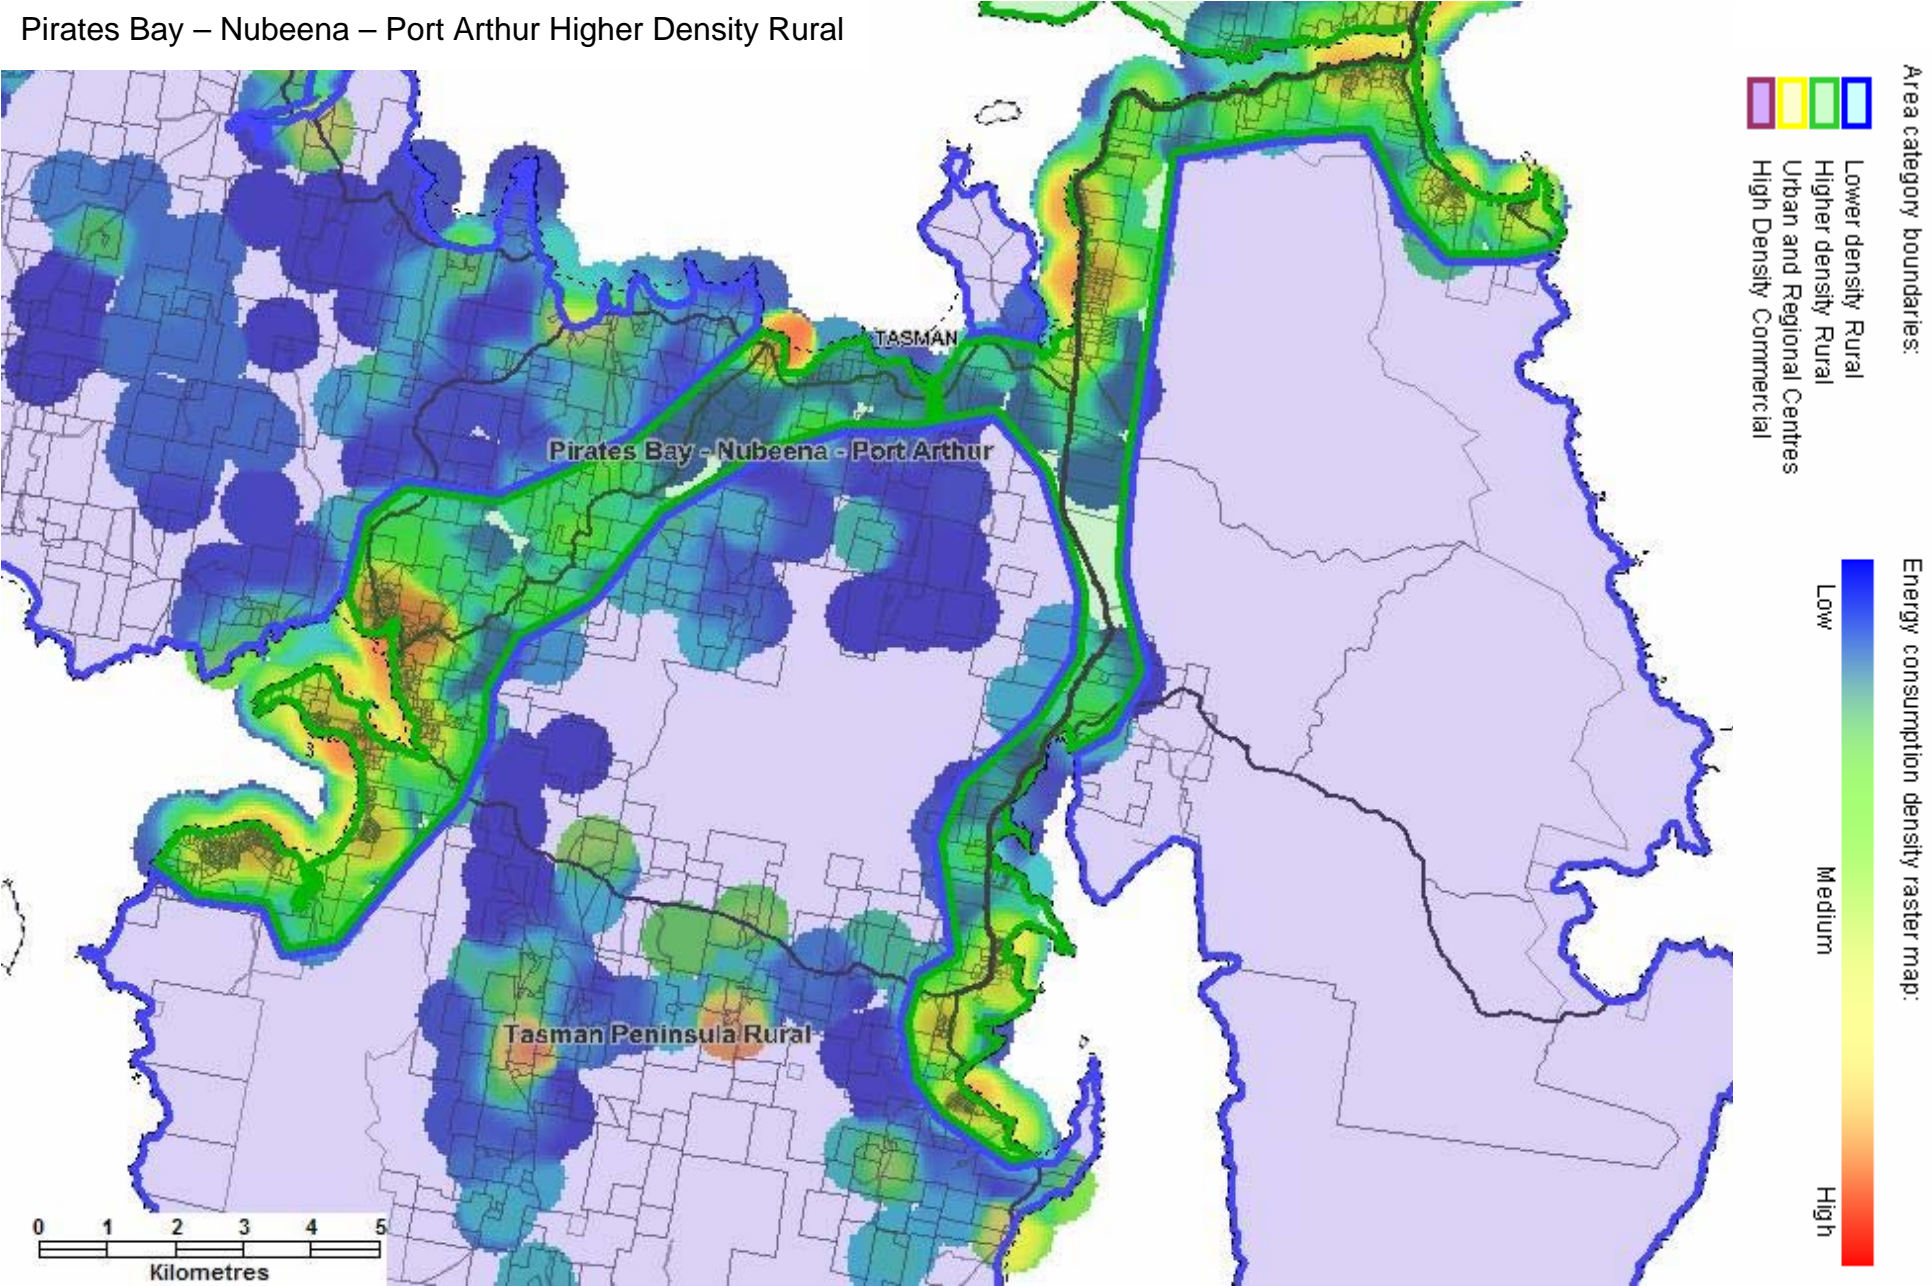

Rosny High Density Commercial

Lewisham – Dodges Ferry Urban – Forcett – Primrose Sands Higher Density Rural

Coal River Valley Higher Density Rural

Midway Point – Sorell Urban – Penna – Higher Density Rural

Base data from theLIST (www.thelist.tas.gov.au) © State of Tasmania

South Hobart – Taroona Urban

Base data from theLIST (www.thelist.tas.gov.au) © State of Tasmania

Huon – Channel Higher Density Rural

Kingston – Blackmans Bay Urban

Kingston High Density Commercial

Margate – Snug Urban

Huonville Urban

Base data from theLIST (www.thelist.tas.gov.au) © State of Tasmania

Storm Bay – Tasman Peninsula

Forestier Peninsula Higher Density Rural

Base data from theLIST (www.thelist.tas.gov.au) © State of Tasmania

Pirates Bay – Nubeena – Port Arthur Higher Density Rural

Base data from theLIST (www.thelist.tas.gov.au) © State of Tasmania

Triabunna – Orford Higher Density Rural