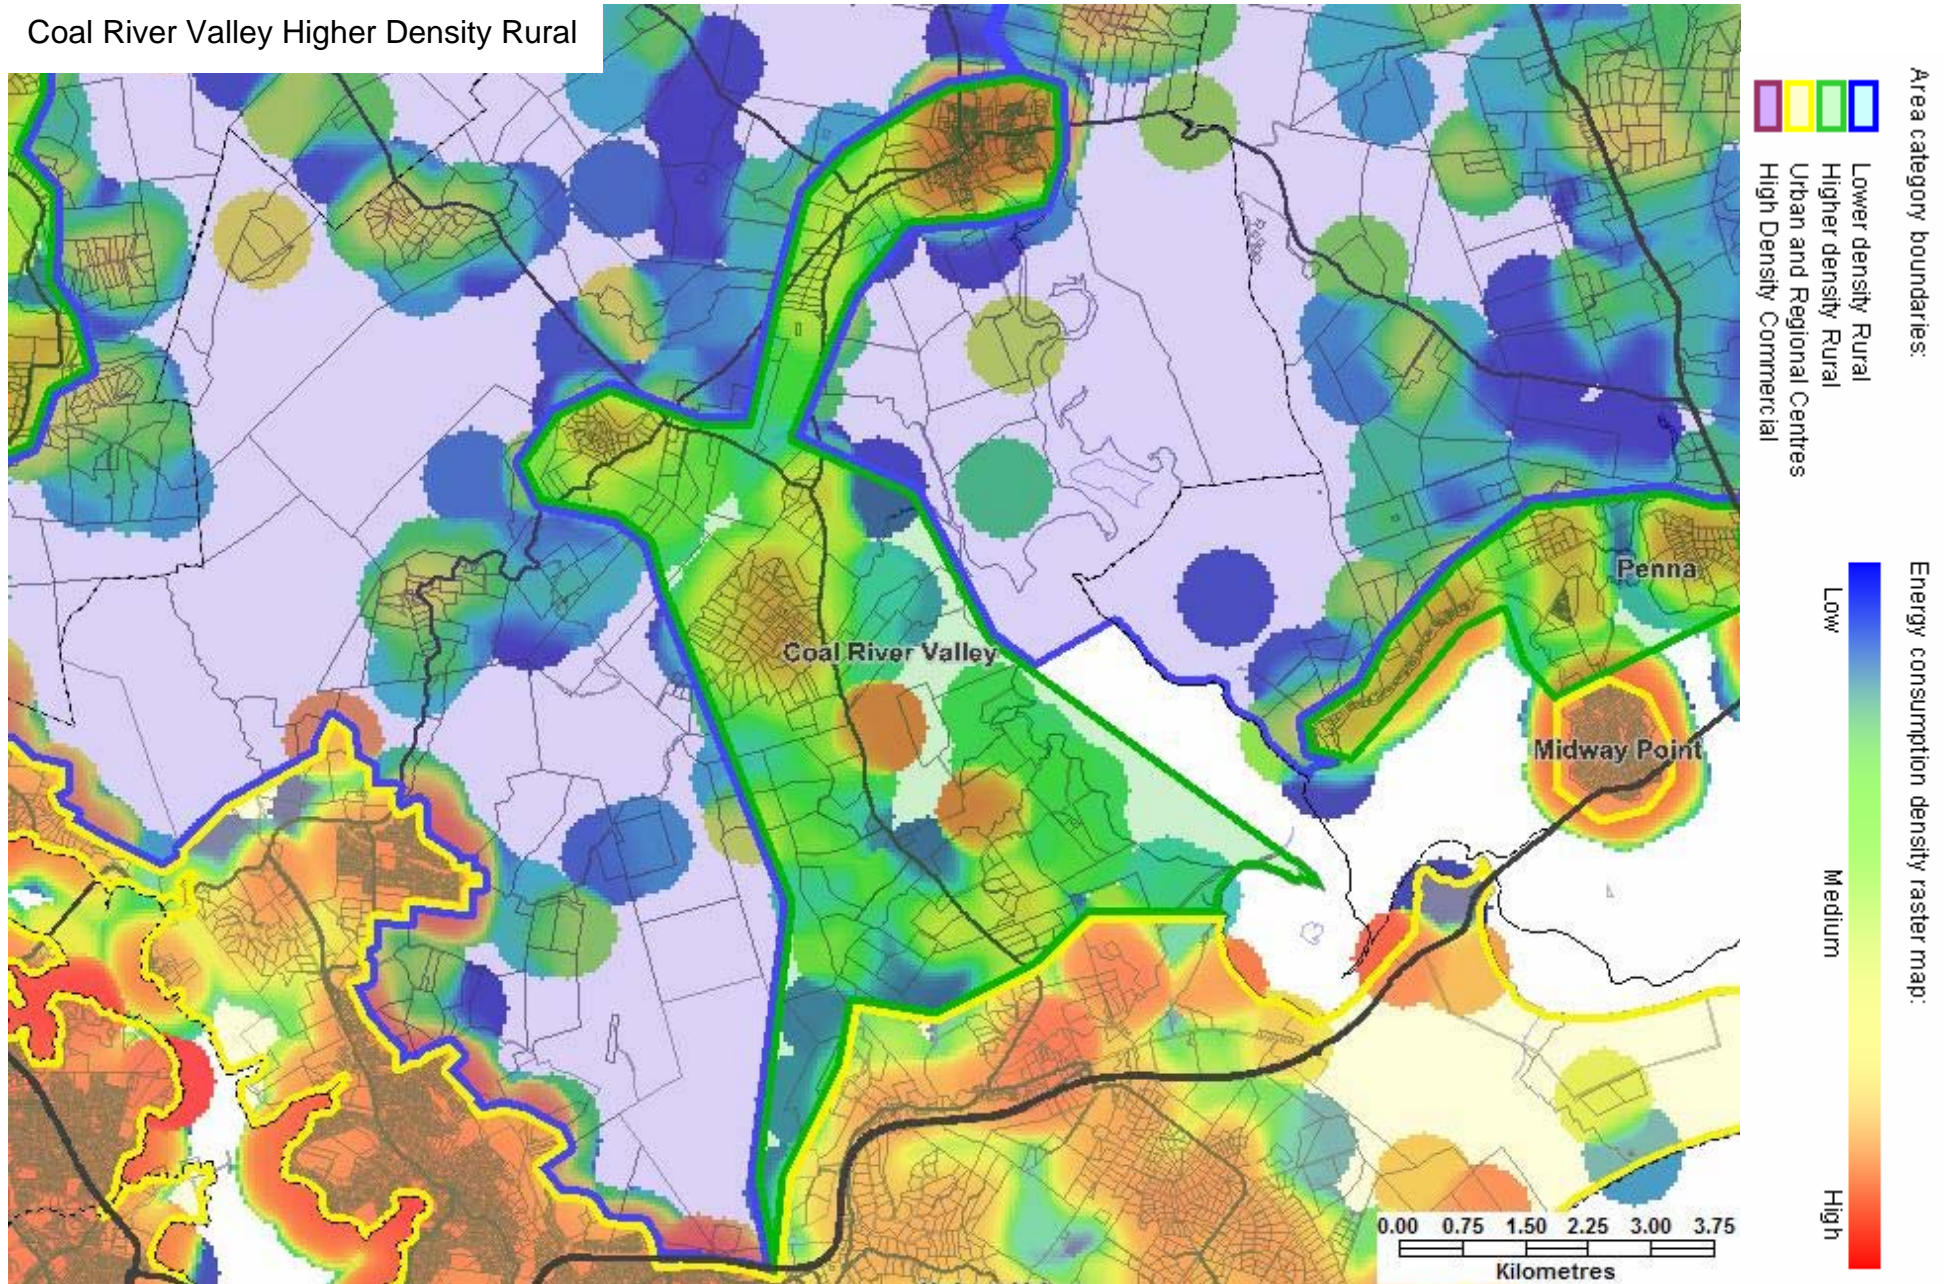

Base data from theLIST (www.thelist.tas.gov.au) © State of Tasmania

Brighton – Granton – Magra Higher Density Rural

Brighton – Bridgewater Urban

Base data from theLIST (www.thelist.tas.gov.au) © State of Tasmania

New Norfolk Urban

Hobart North Urban

Glenorchy High Density Commercial

Base data from theLIST (www.thelist.tas.gov.au) © State of Tasmania

Hobart High Density Commercial – Hobart Critical Infrastructure

Clarence Urban – South Arm Higher Density Rural

Rosny High Density Commercial

Lewisham – Dodges Ferry Urban – Forcett – Primrose Sands Higher Density Rural

Coal River Valley Higher Density Rural

Midway Point – Sorell Urban – Penna – Higher Density Rural

Base data from theLIST (www.thelist.tas.gov.au) © State of Tasmania

South Hobart – Taroona Urban

Base data from theLIST (www.thelist.tas.gov.au) © State of Tasmania

Huon – Channel Higher Density Rural

Kingston – Blackmans Bay Urban