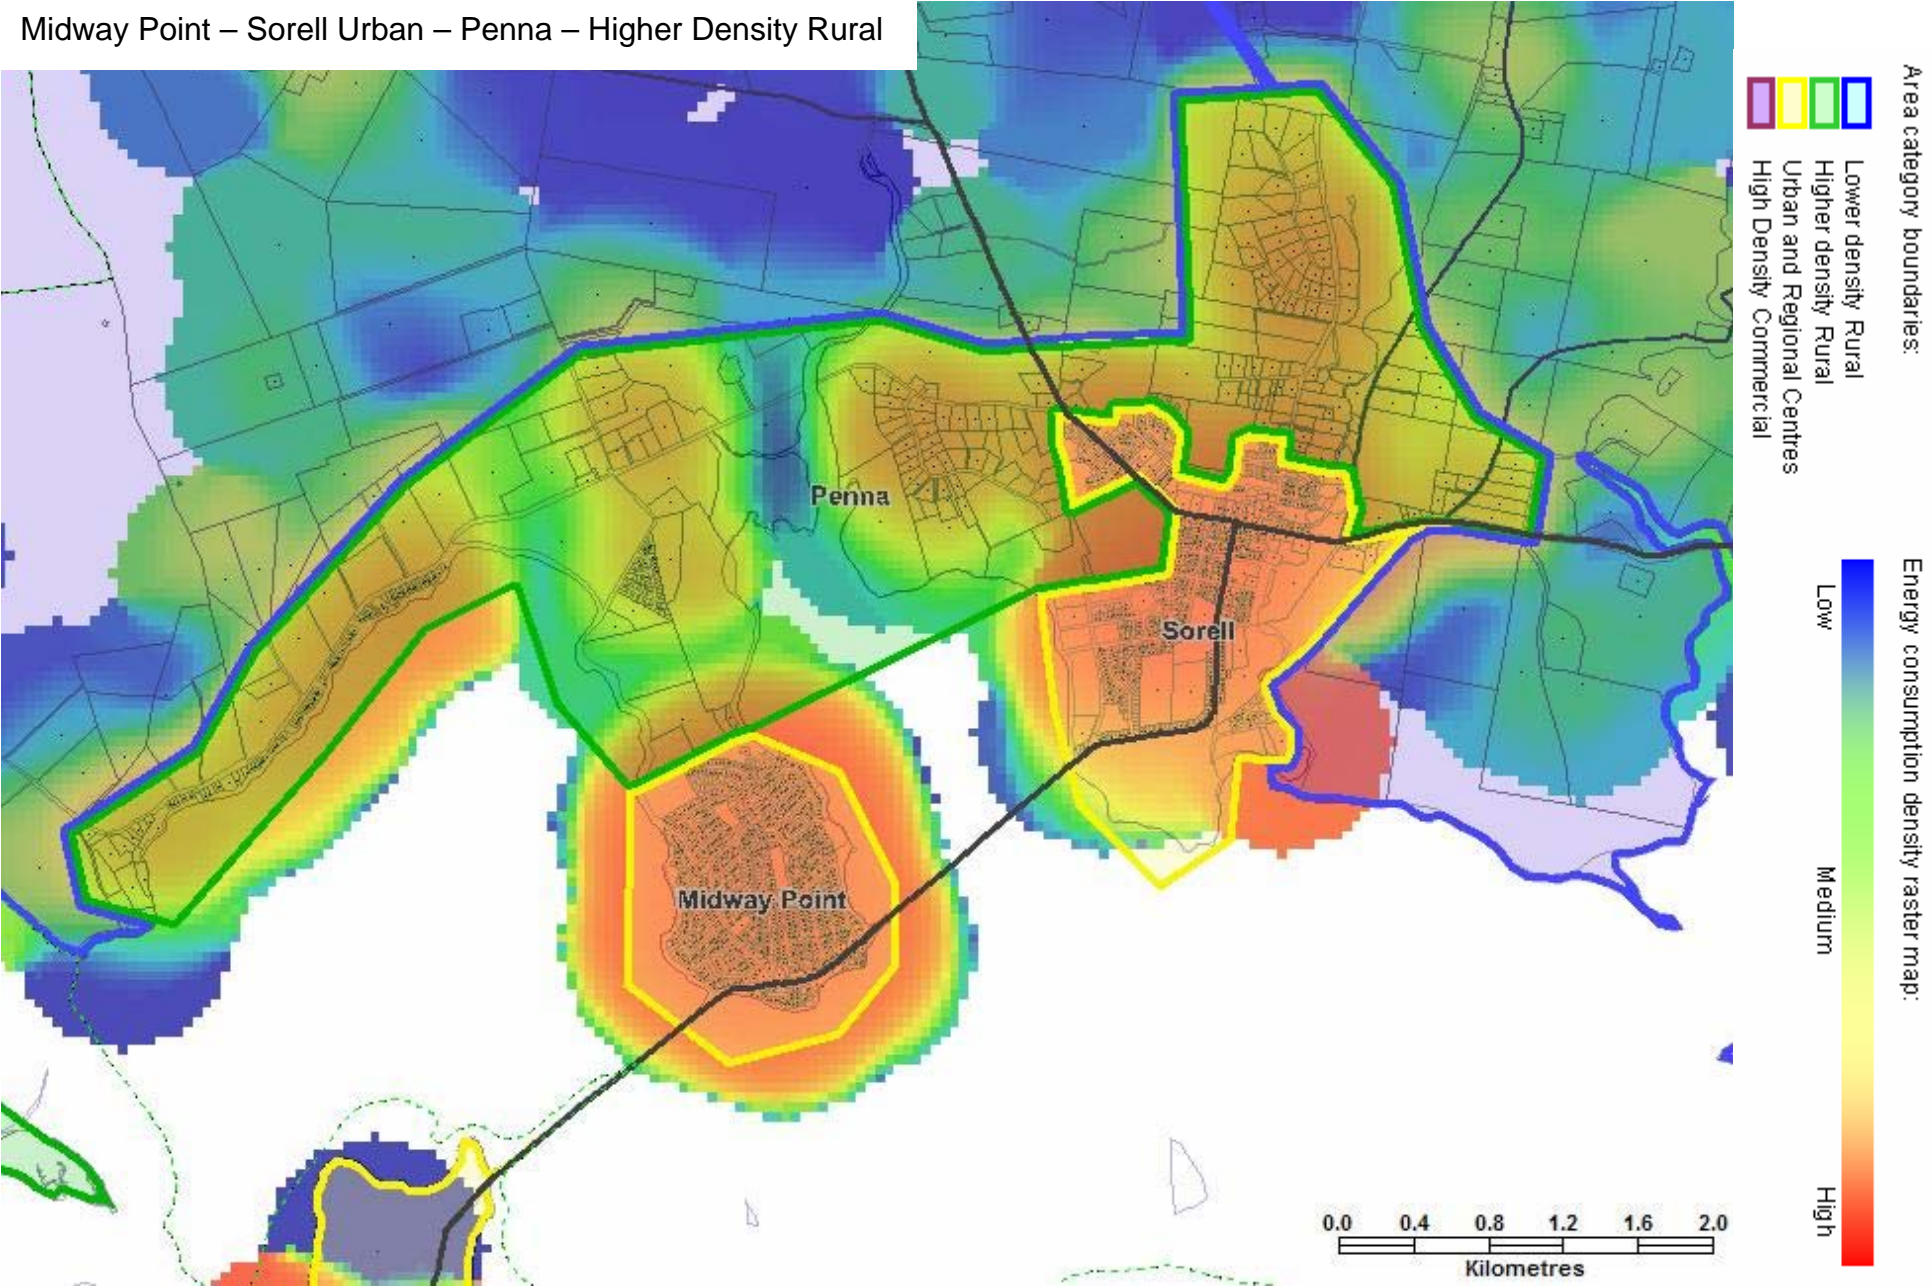

Base data from theLIST (www.thelist.tas.gov.au) © State of Tasmania

Brighton – Granton – Magra Higher Density Rural

Brighton – Bridgewater Urban

Base data from theLIST (www.thelist.tas.gov.au) © State of Tasmania

Rosny High Density Commercial

Lewisham – Dodges Ferry Urban – Forcett – Primrose Sands Higher Density Rural

Coal River Valley Higher Density Rural

Midway Point – Sorell Urban – Penna – Higher Density Rural

Base data from theLIST (www.thelist.tas.gov.au) © State of Tasmania

South Hobart – Taroona Urban

Base data from theLIST (www.thelist.tas.gov.au) © State of Tasmania

Huon – Channel Higher Density Rural

Kingston – Blackmans Bay Urban

Kingston High Density Commercial

Margate – Snug Urban

Huonville Urban

Base data from theLIST (www.thelist.tas.gov.au) © State of Tasmania

Storm Bay – Tasman Peninsula

Forestier Peninsula Higher Density Rural