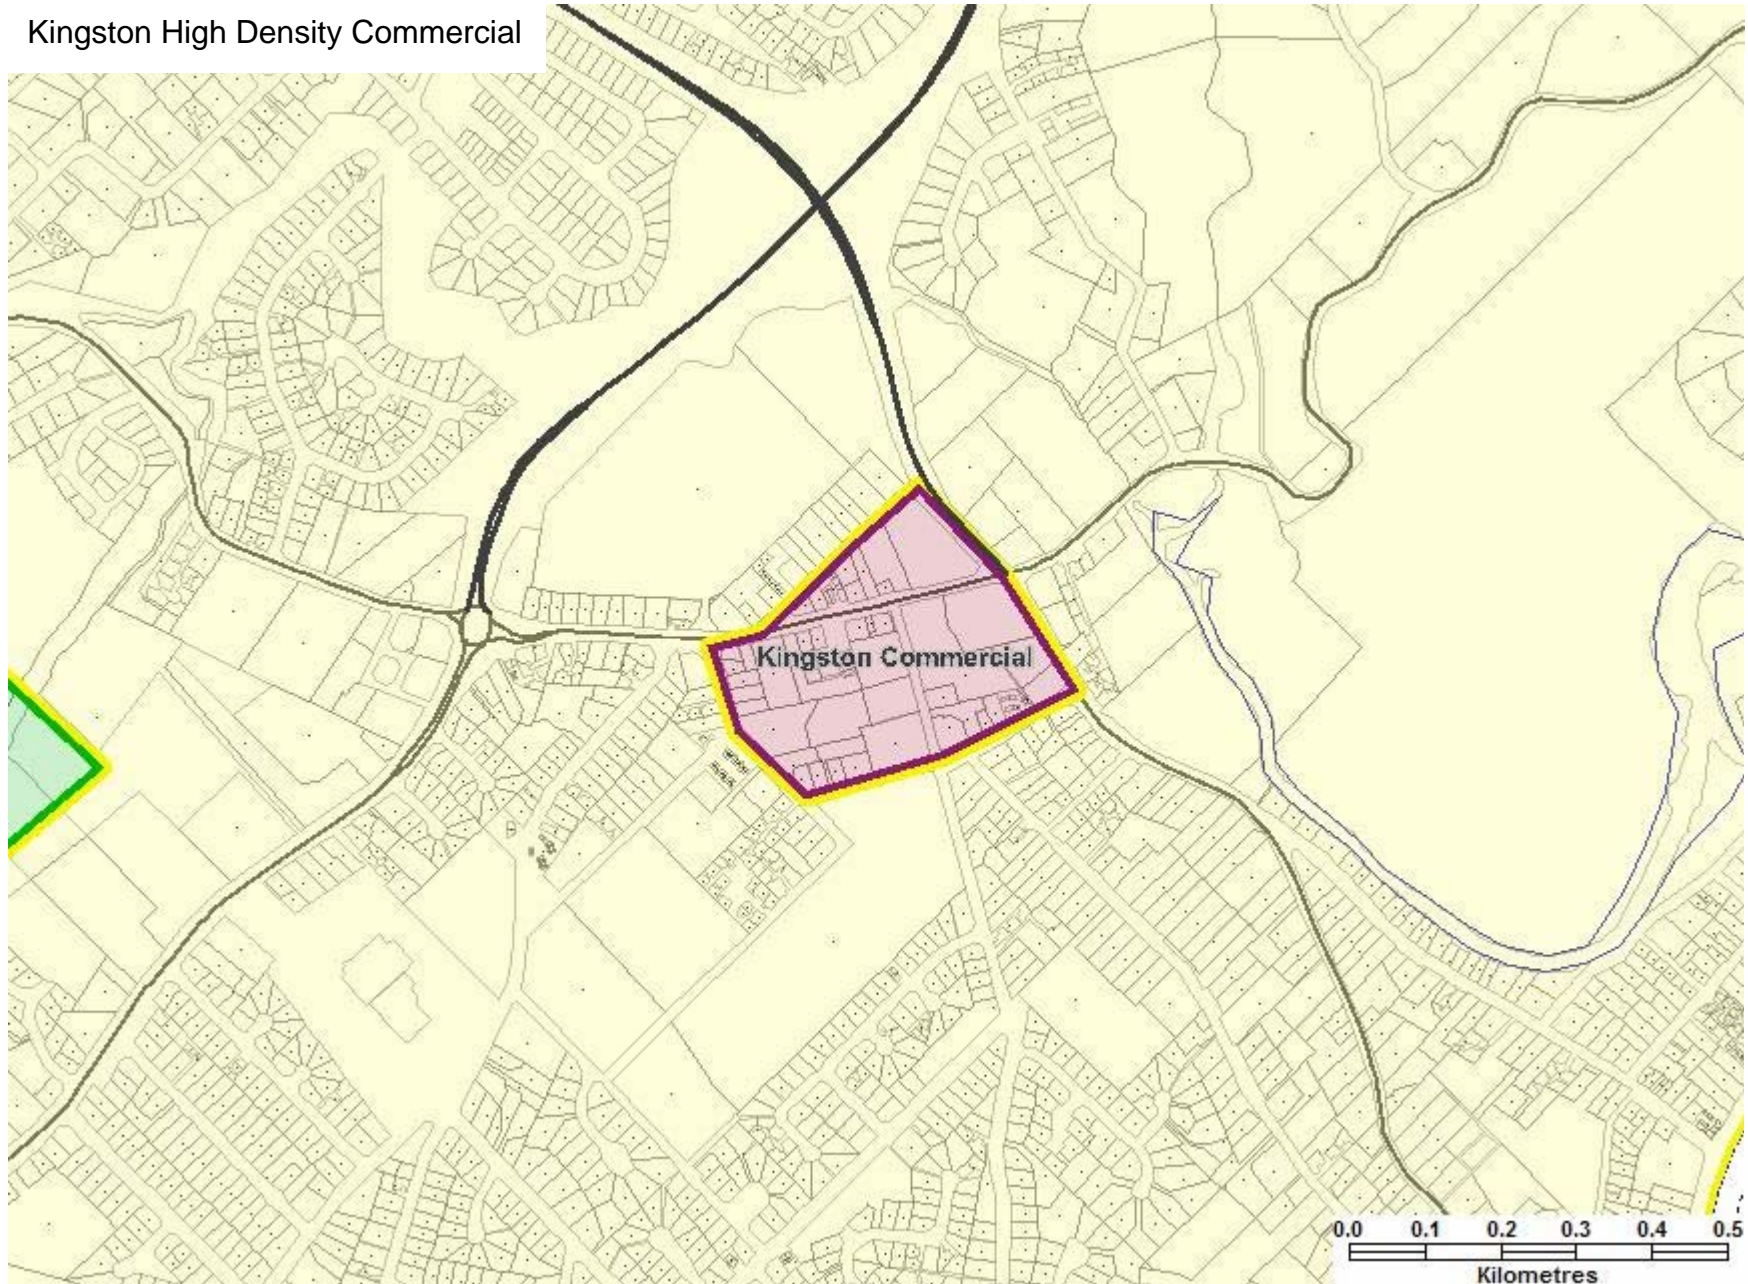

Rosny High Density Commercial

Lewisham – Dodges Ferry Urban – Forcett – Primrose Sands Higher Density Rural

Coal River Valley Higher Density Rural

Midway Point – Sorell Urban – Penna – Higher Density Rural

Base data from theLIST (www.thelist.tas.gov.au) © State of Tasmania

South Hobart – Taroona Urban

Base data from theLIST (www.thelist.tas.gov.au) © State of Tasmania

Huon – Channel Higher Density Rural

Kingston – Blackmans Bay Urban

Kingston High Density Commercial

Margate – Snug Urban

Huonville Urban

Base data from theLIST (www.thelist.tas.gov.au) © State of Tasmania

Storm Bay – Tasman Peninsula

Forestier Peninsula Higher Density Rural