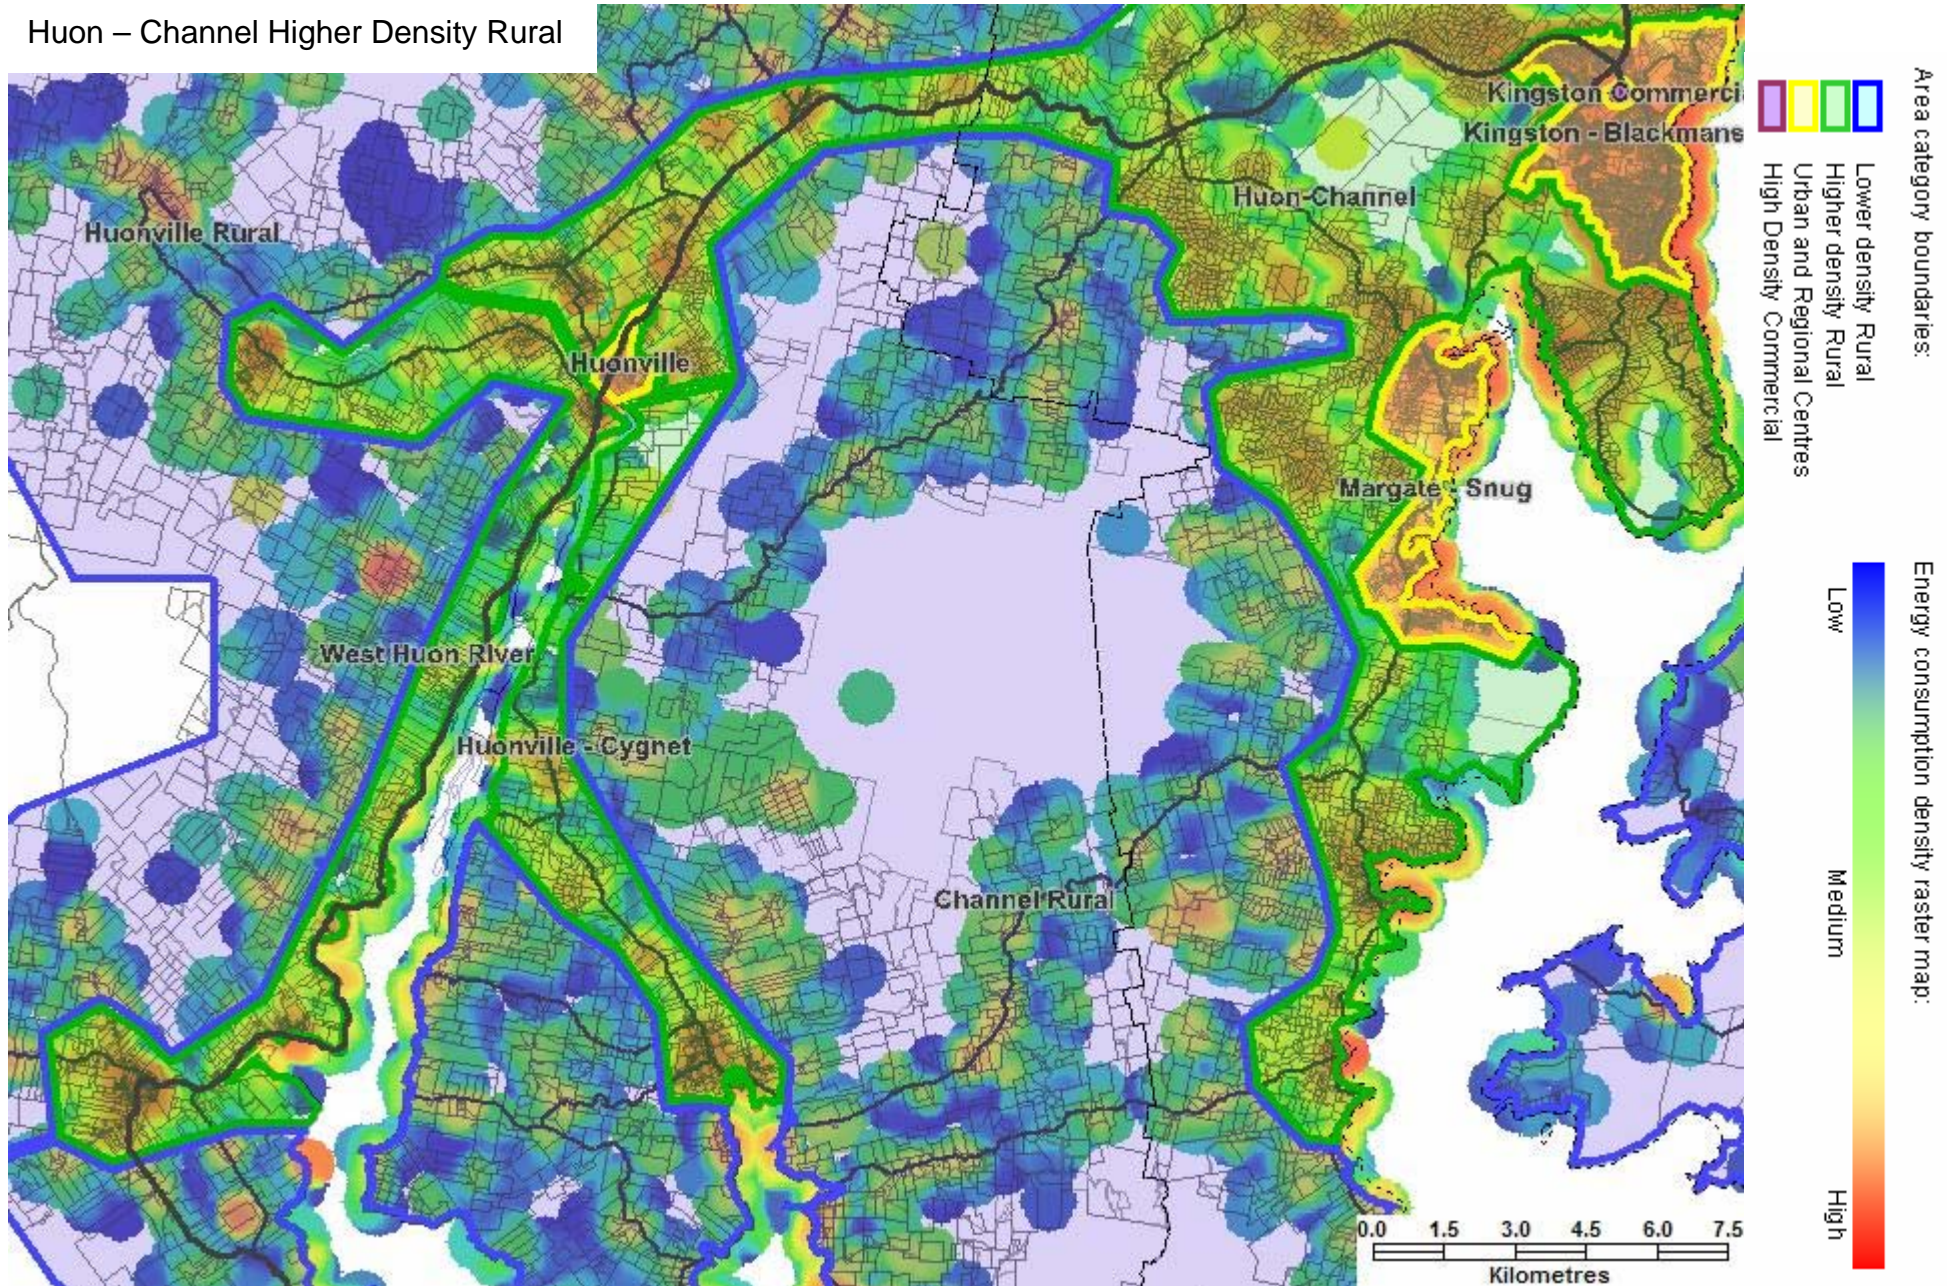

Base data from theLIST (www.thelist.tas.gov.au) © State of Tasmania

Brighton – Granton – Magra Higher Density Rural

Brighton – Bridgewater Urban

Base data from theLIST (www.thelist.tas.gov.au) © State of Tasmania

Rosny High Density Commercial

Lewisham – Dodges Ferry Urban – Forcett – Primrose Sands Higher Density Rural

Coal River Valley Higher Density Rural

Midway Point – Sorell Urban – Penna – Higher Density Rural

Base data from theLIST (www.thelist.tas.gov.au) © State of Tasmania

South Hobart – Taroona Urban

Base data from theLIST (www.thelist.tas.gov.au) © State of Tasmania

Huon – Channel Higher Density Rural

Kingston – Blackmans Bay Urban