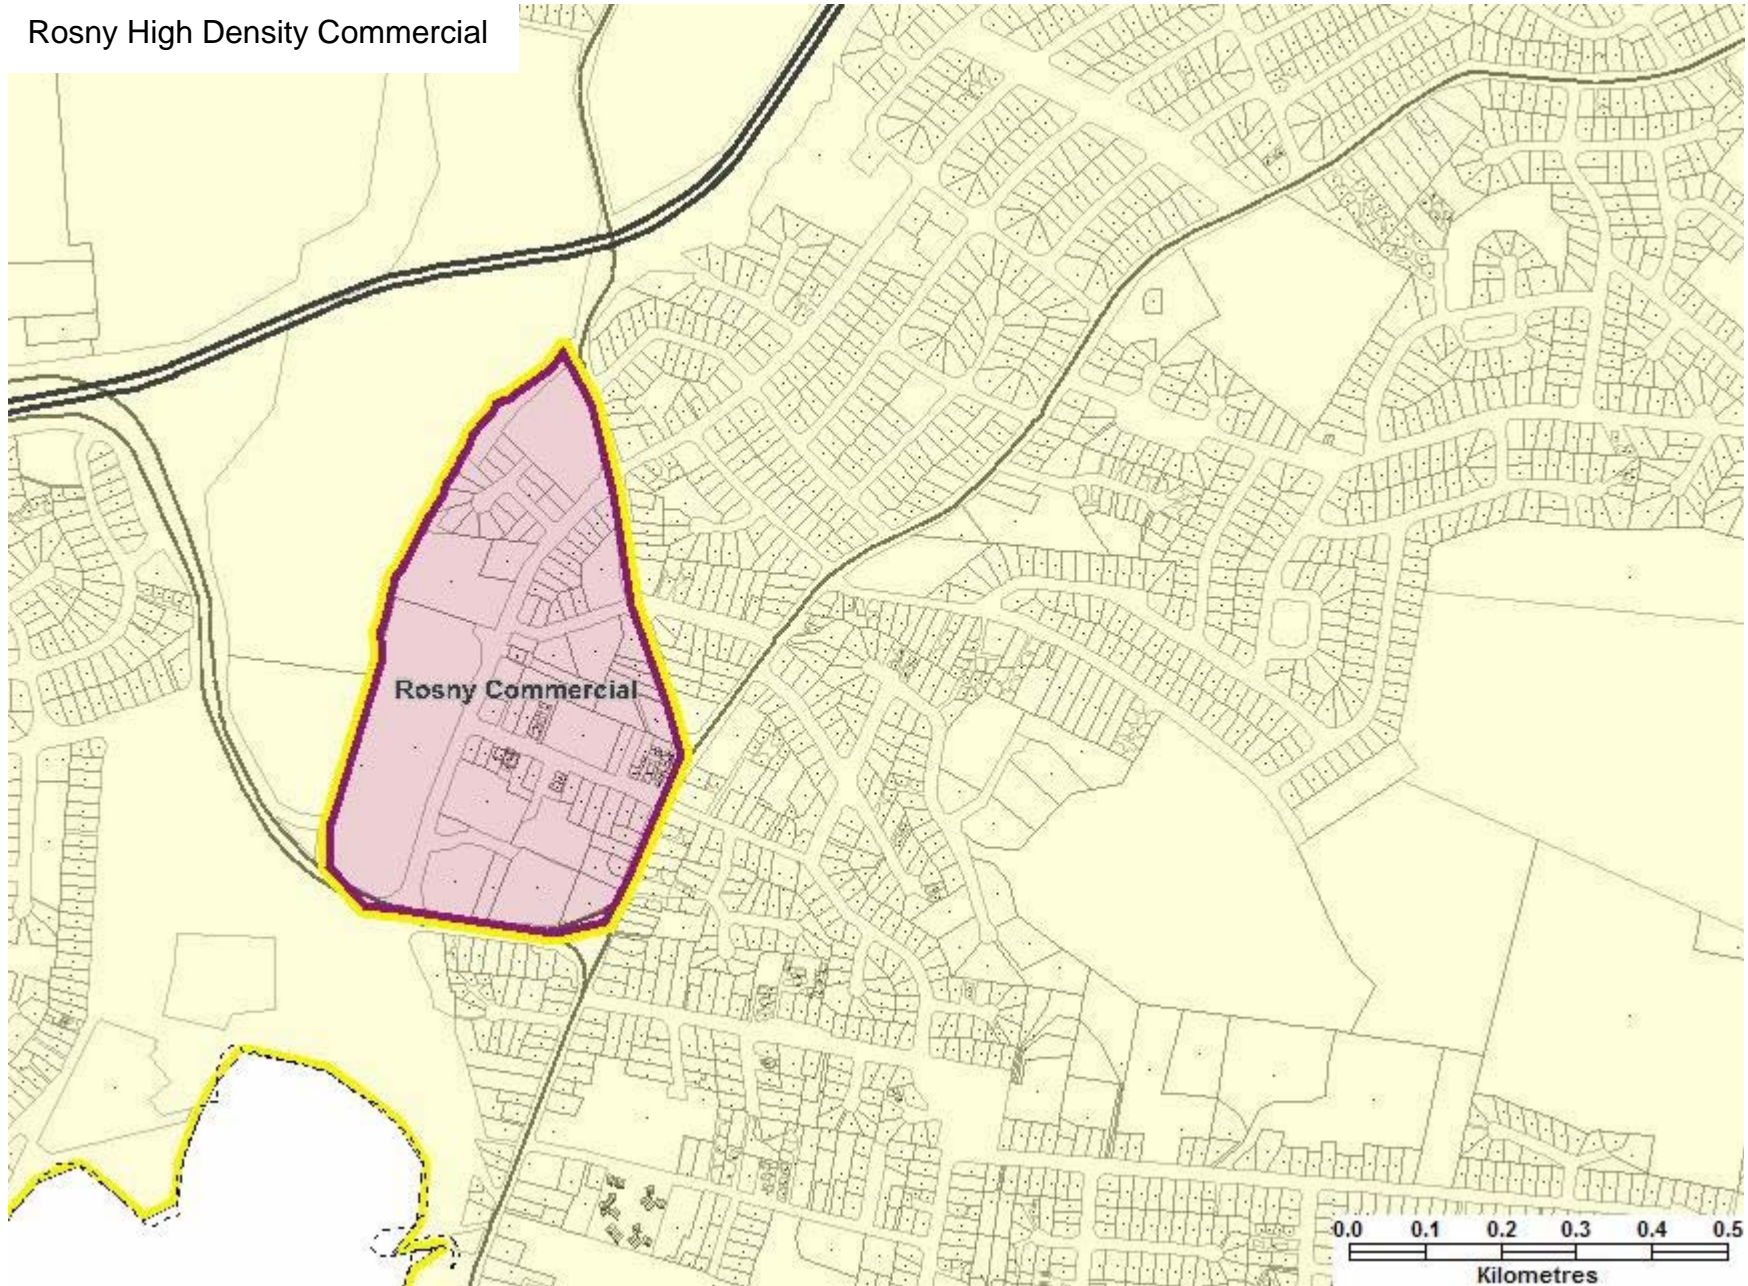

New Norfolk Urban

Hobart North Urban

Glenorchy High Density Commercial

Base data from theLIST (www.thelist.tas.gov.au) © State of Tasmania

Hobart High Density Commercial – Hobart Critical Infrastructure

Clarence Urban – South Arm Higher Density Rural

Rosny High Density Commercial

Lewisham – Dodges Ferry Urban – Forcett – Primrose Sands Higher Density Rural

Coal River Valley Higher Density Rural

Midway Point – Sorell Urban – Penna – Higher Density Rural

Base data from theLIST (www.thelist.tas.gov.au) © State of Tasmania

South Hobart – Taroona Urban

Base data from theLIST (www.thelist.tas.gov.au) © State of Tasmania

Huon – Channel Higher Density Rural

Kingston – Blackmans Bay Urban