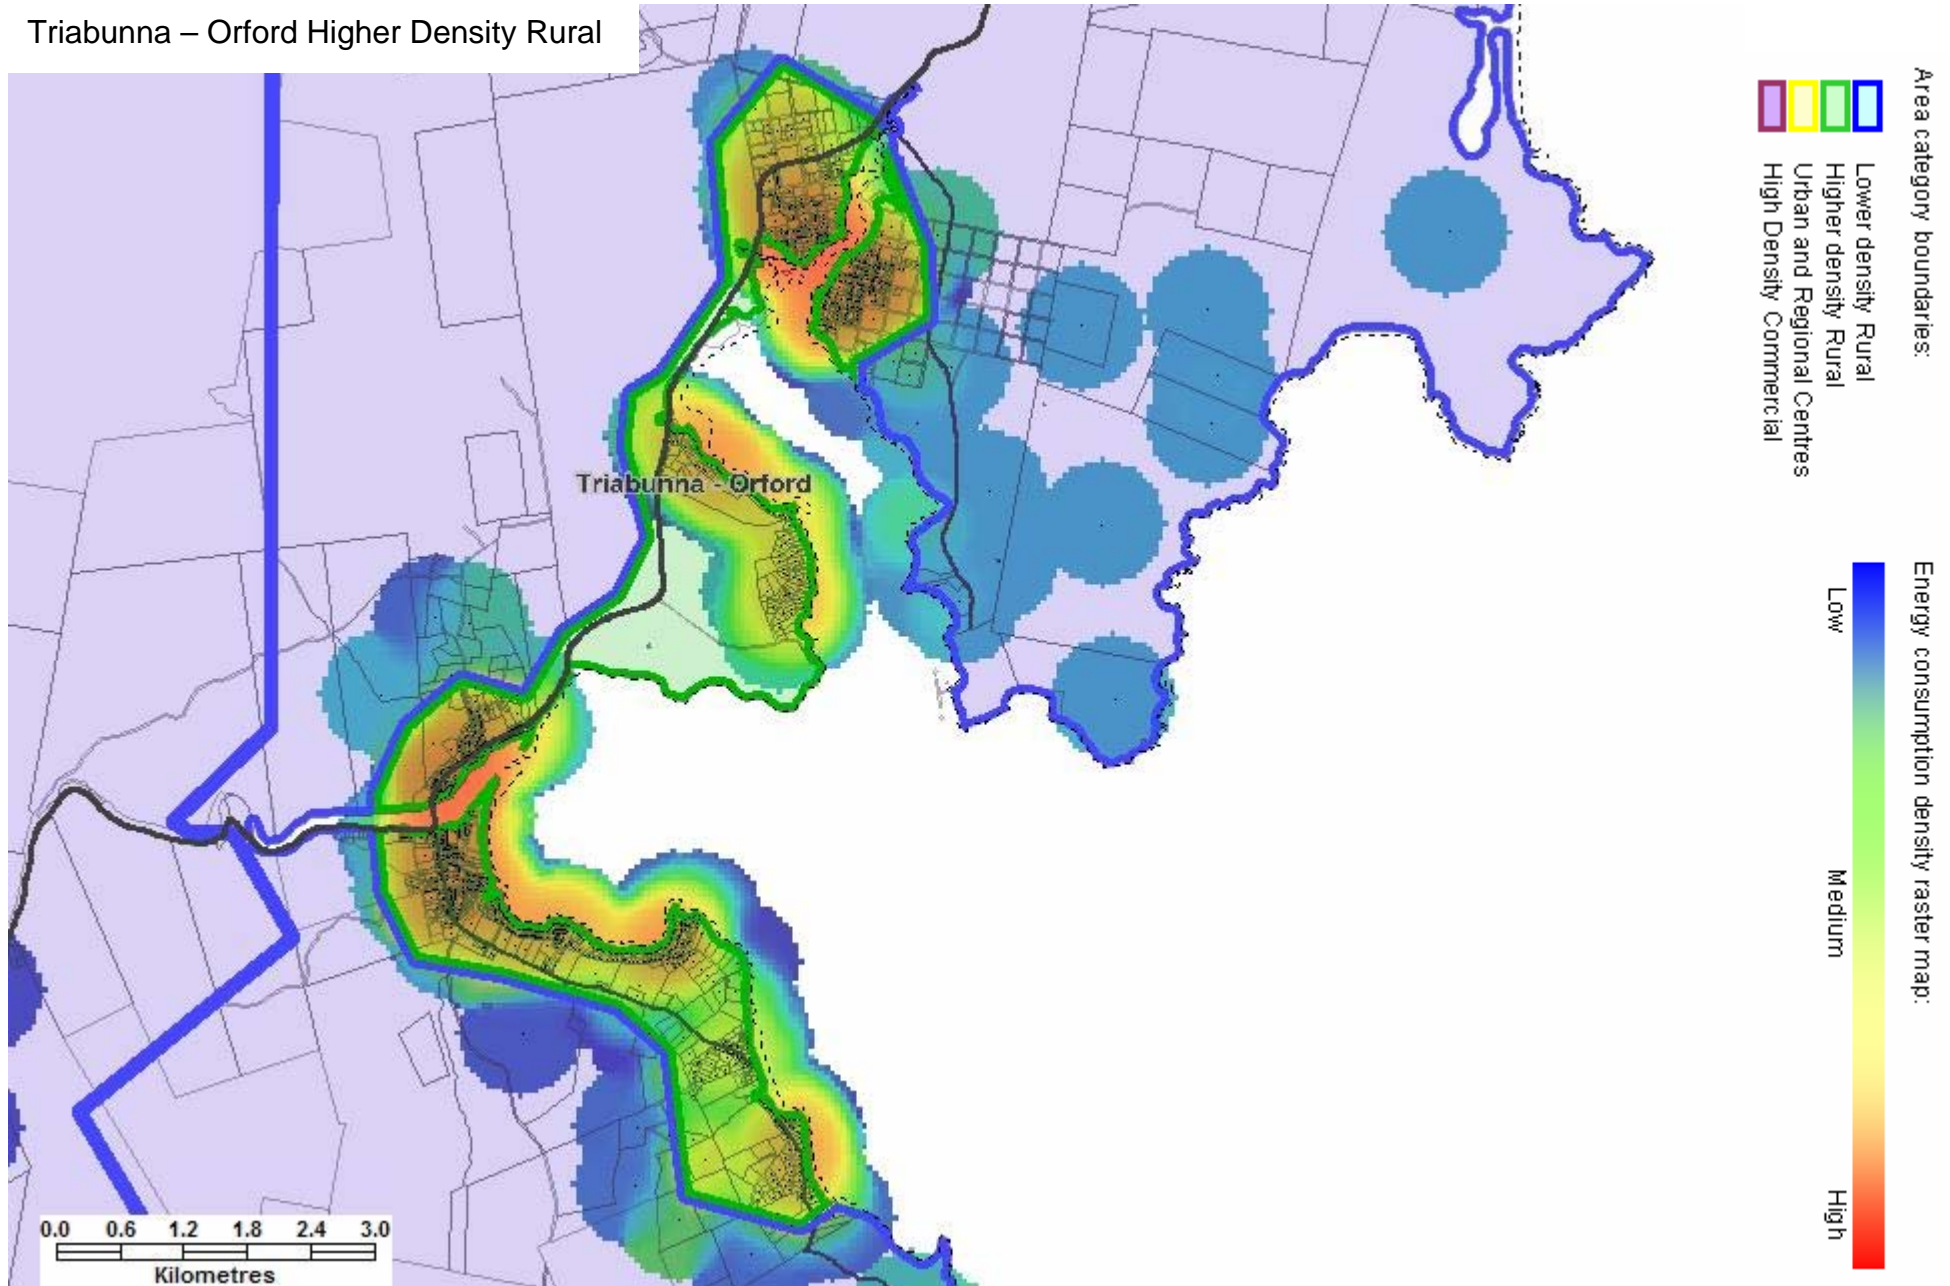

Base data from theLIST (www.thelist.tas.gov.au) © State of Tasmania

South Hobart – Taroona Urban

Base data from theLIST (www.thelist.tas.gov.au) © State of Tasmania

Huon – Channel Higher Density Rural

Kingston – Blackmans Bay Urban

Kingston High Density Commercial

Margate – Snug Urban

Huonville Urban

Base data from theLIST (www.thelist.tas.gov.au) © State of Tasmania

Storm Bay – Tasman Peninsula

Forestier Peninsula Higher Density Rural

Base data from theLIST (www.thelist.tas.gov.au) © State of Tasmania

Pirates Bay – Nubeena – Port Arthur Higher Density Rural

Base data from theLIST (www.thelist.tas.gov.au) © State of Tasmania

Triabunna – Orford Higher Density Rural