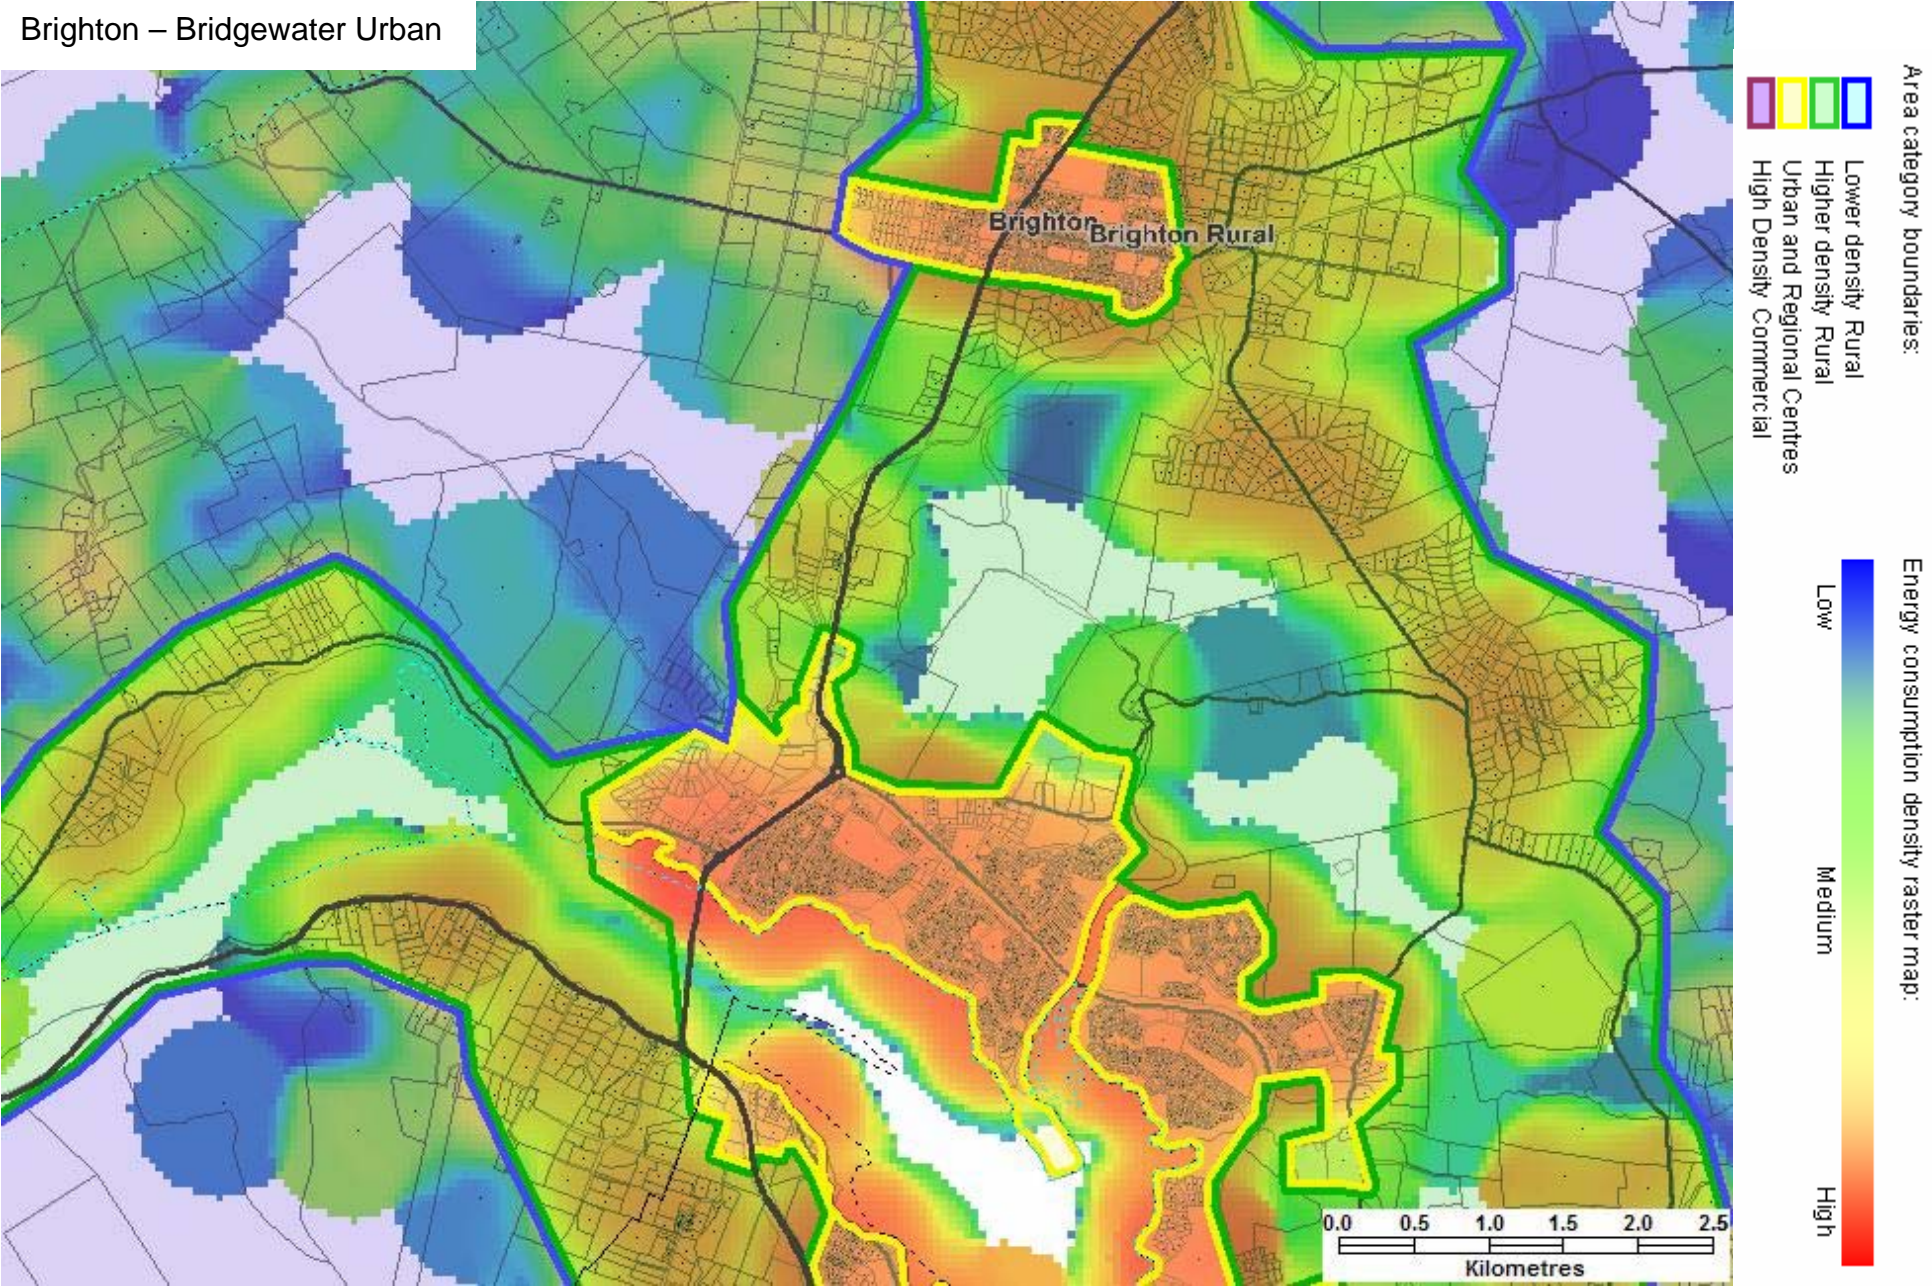

Base data from theLIST (www.thelist.tas.gov.au) © State of Tasmania

Brighton – Granton – Magra Higher Density Rural

Brighton – Bridgewater Urban

Base data from theLIST (www.thelist.tas.gov.au) © State of Tasmania

Rosny High Density Commercial

Lewisham – Dodges Ferry Urban – Forcett – Primrose Sands Higher Density Rural

Coal River Valley Higher Density Rural

Midway Point – Sorell Urban – Penna – Higher Density Rural

Base data from theLIST (www.thelist.tas.gov.au) © State of Tasmania

South Hobart – Taroona Urban

Base data from theLIST (www.thelist.tas.gov.au) © State of Tasmania

Huon – Channel Higher Density Rural

Kingston – Blackmans Bay Urban