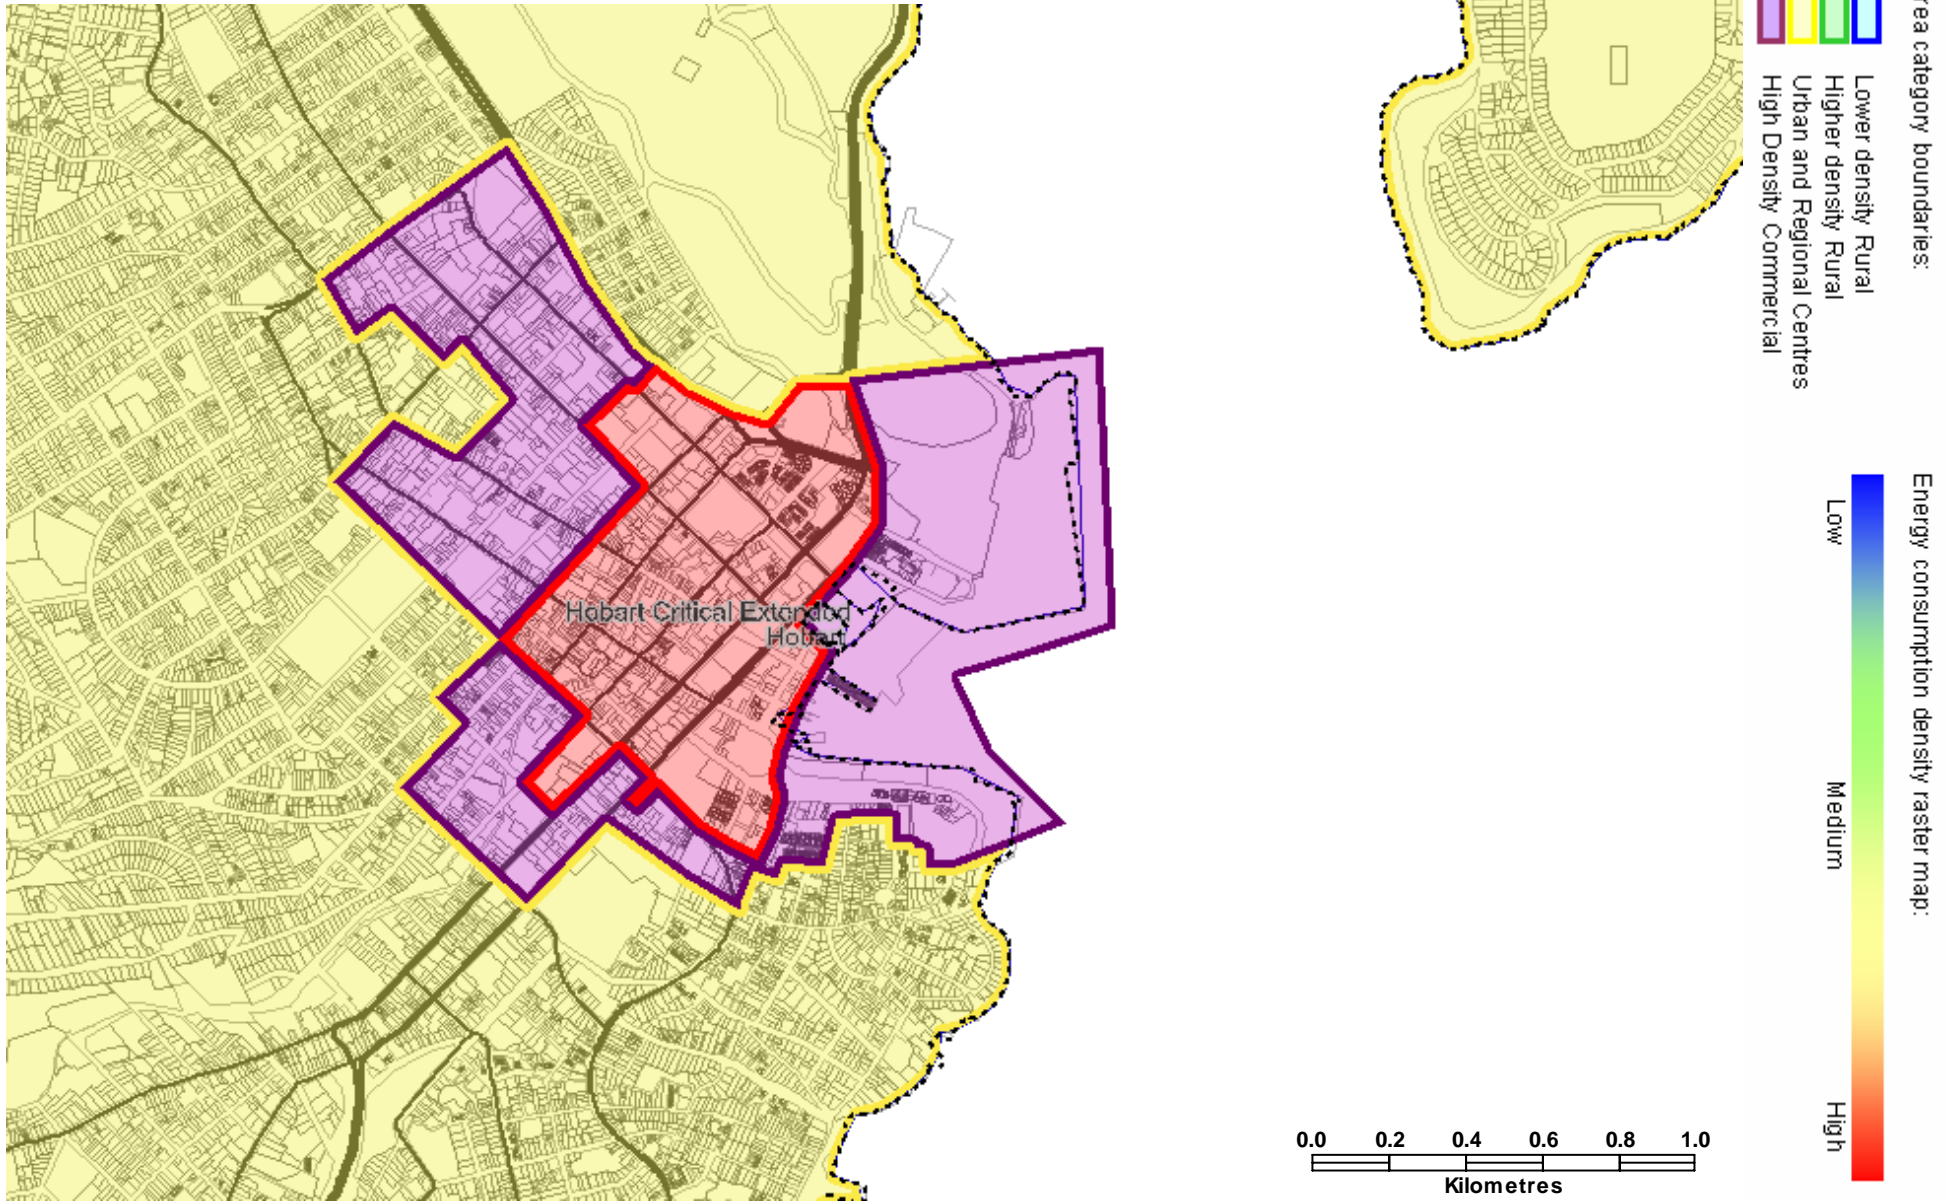

Base data from theLIST (www.thelist.tas.gov.au) © State of Tasmania

Brighton – Granton – Magra Higher Density Rural

Brighton – Bridgewater Urban

Base data from theLIST (www.thelist.tas.gov.au) © State of Tasmania

New Norfolk Urban

Hobart North Urban

Glenorchy High Density Commercial

Base data from theLIST (www.thelist.tas.gov.au) © State of Tasmania

Hobart High Density Commercial – Hobart Critical Infrastructure

Clarence Urban – South Arm Higher Density Rural

Rosny High Density Commercial

Lewisham – Dodges Ferry Urban – Forcett – Primrose Sands Higher Density Rural

Coal River Valley Higher Density Rural

Midway Point – Sorell Urban – Penna – Higher Density Rural

Base data from theLIST (www.thelist.tas.gov.au) © State of Tasmania

South Hobart – Taroona Urban

Base data from theLIST (www.thelist.tas.gov.au) © State of Tasmania

Huon – Channel Higher Density Rural

Kingston – Blackmans Bay Urban