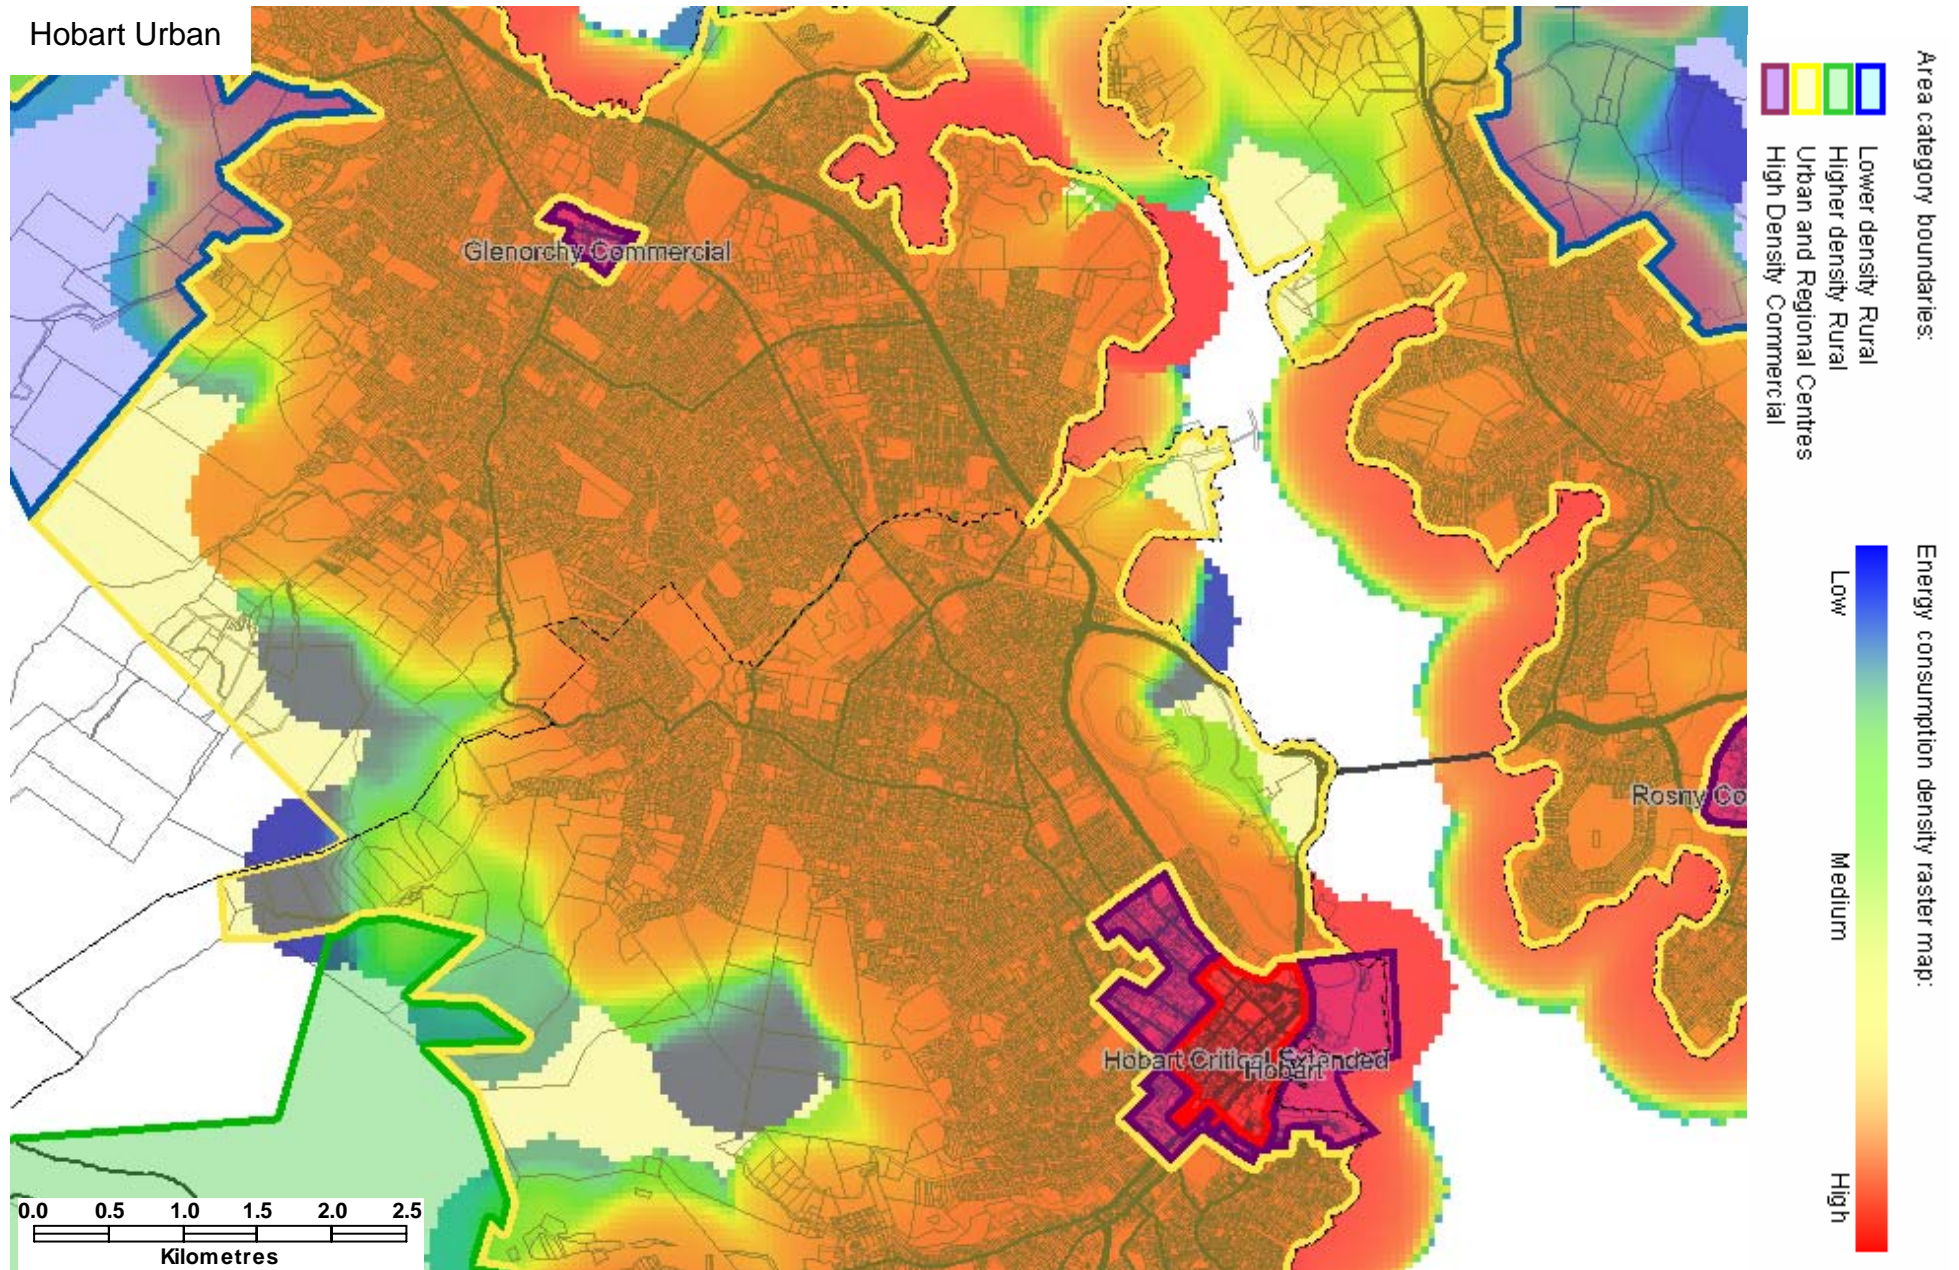

Base data from theLIST (www.thelist.tas.gov.au) © State of Tasmania

Brighton – Granton – Magra Higher Density Rural

Brighton – Bridgewater Urban

Base data from theLIST (www.thelist.tas.gov.au) © State of Tasmania

New Norfolk Urban

Hobart North Urban

Glenorchy High Density Commercial

Base data from theLIST (www.thelist.tas.gov.au) © State of Tasmania

Hobart High Density Commercial – Hobart Critical Infrastructure

Clarence Urban – South Arm Higher Density Rural

Rosny High Density Commercial

Lewisham – Dodges Ferry Urban – Forcett – Primrose Sands Higher Density Rural

Coal River Valley Higher Density Rural

Midway Point – Sorell Urban – Penna – Higher Density Rural

Base data from theLIST (www.thelist.tas.gov.au) © State of Tasmania

South Hobart – Taroona Urban

Base data from theLIST (www.thelist.tas.gov.au) © State of Tasmania

Huon – Channel Higher Density Rural

Kingston – Blackmans Bay Urban