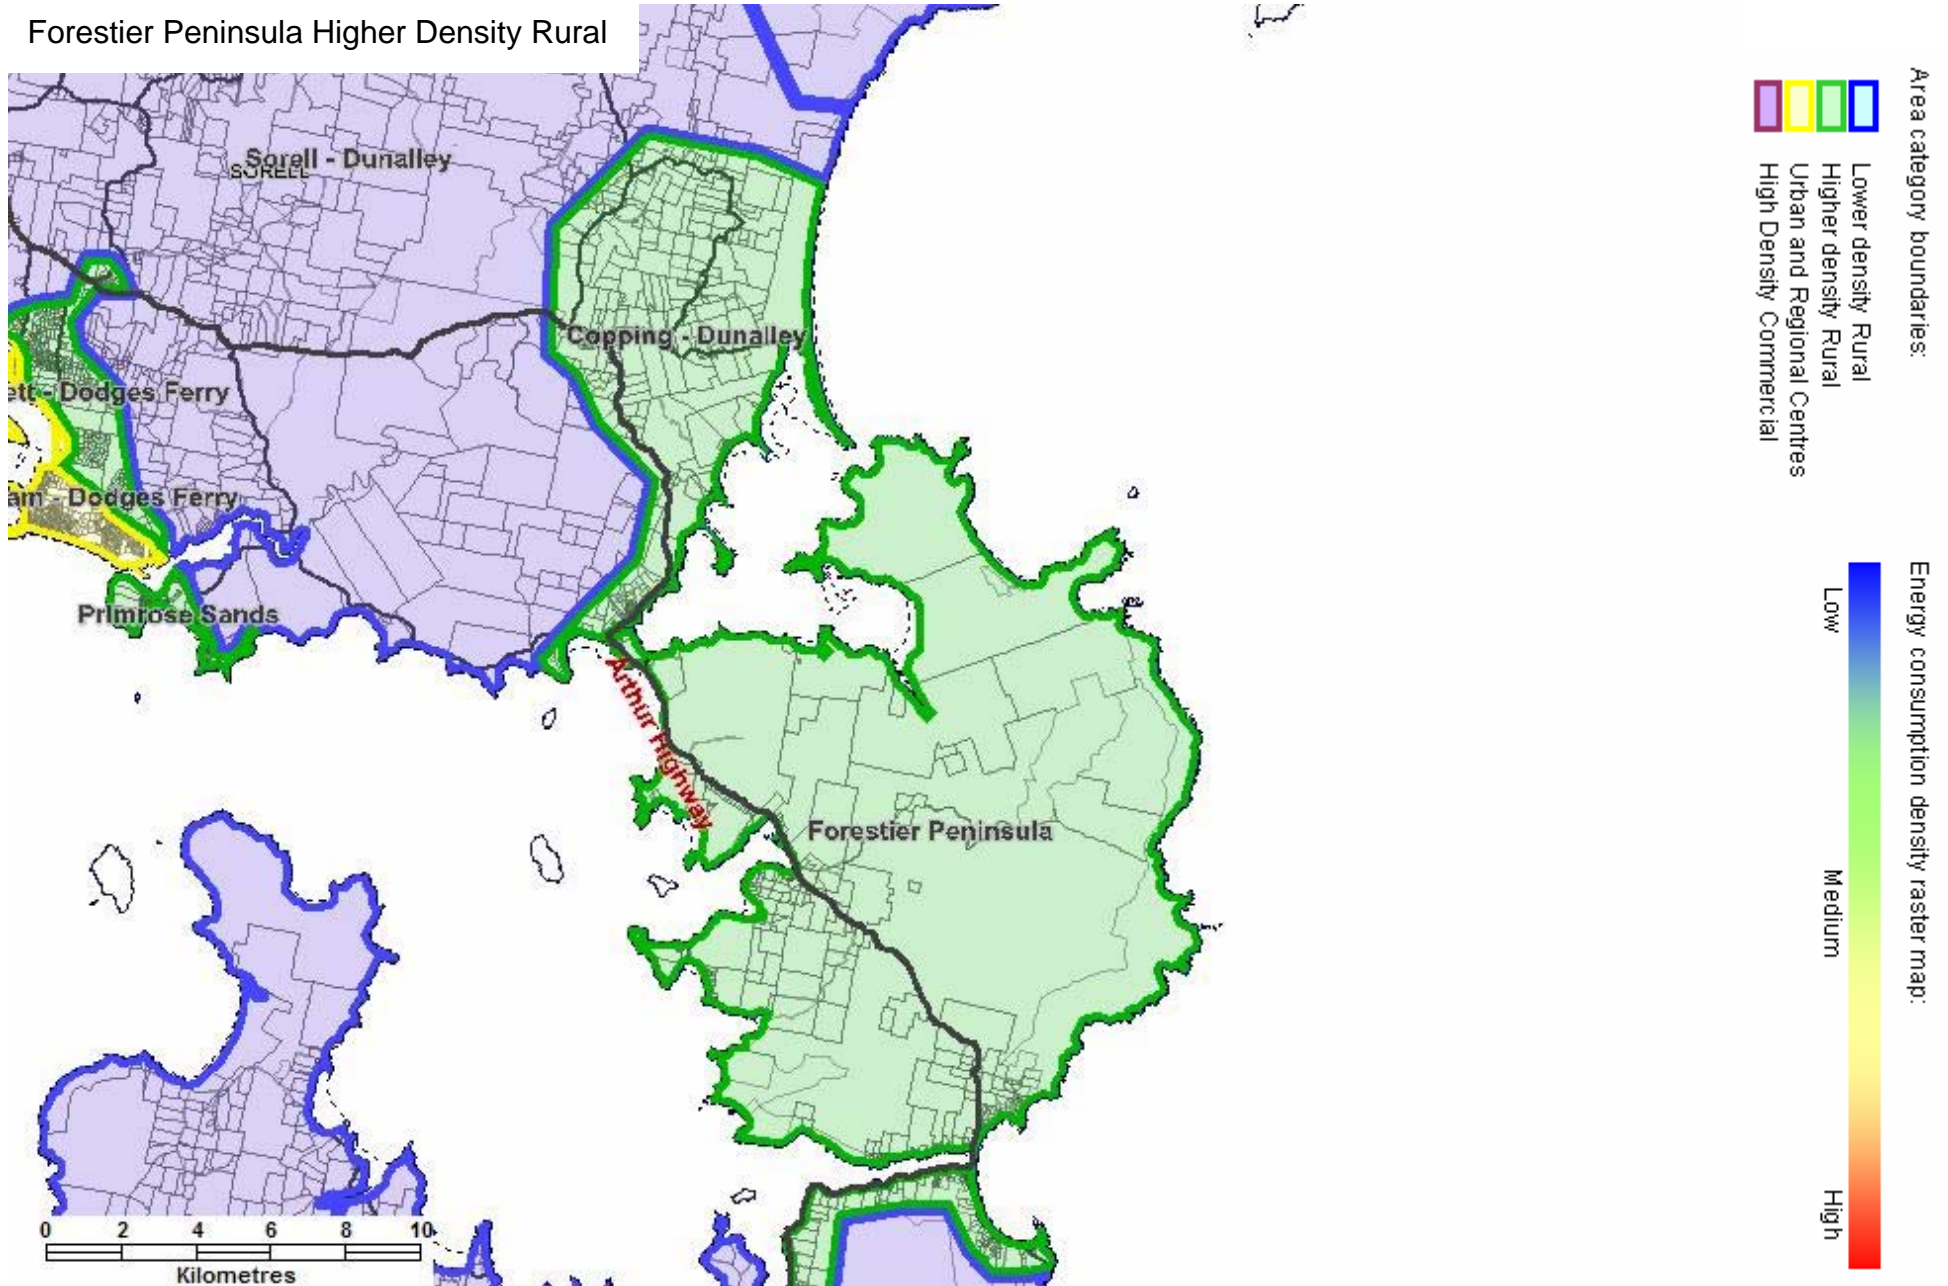

Base data from theLIST (www.thelist.tas.gov.au) © State of Tasmania

South Hobart – Taroona Urban

Base data from theLIST (www.thelist.tas.gov.au) © State of Tasmania

Huon – Channel Higher Density Rural

Kingston – Blackmans Bay Urban

Kingston High Density Commercial

Margate – Snug Urban

Huonville Urban

Base data from theLIST (www.thelist.tas.gov.au) © State of Tasmania

Storm Bay – Tasman Peninsula

Forestier Peninsula Higher Density Rural

Base data from theLIST (www.thelist.tas.gov.au) © State of Tasmania

Pirates Bay – Nubeena – Port Arthur Higher Density Rural

Base data from theLIST (www.thelist.tas.gov.au) © State of Tasmania

Triabunna – Orford Higher Density Rural

Oatlands Higher Density Rural

Base data from theLIST (www.thelist.tas.gov.au) © State of Tasmania

Swansea – Coles Bay Higher Density Rural

Base data from theLIST (www.thelist.tas.gov.au) © State of Tasmania