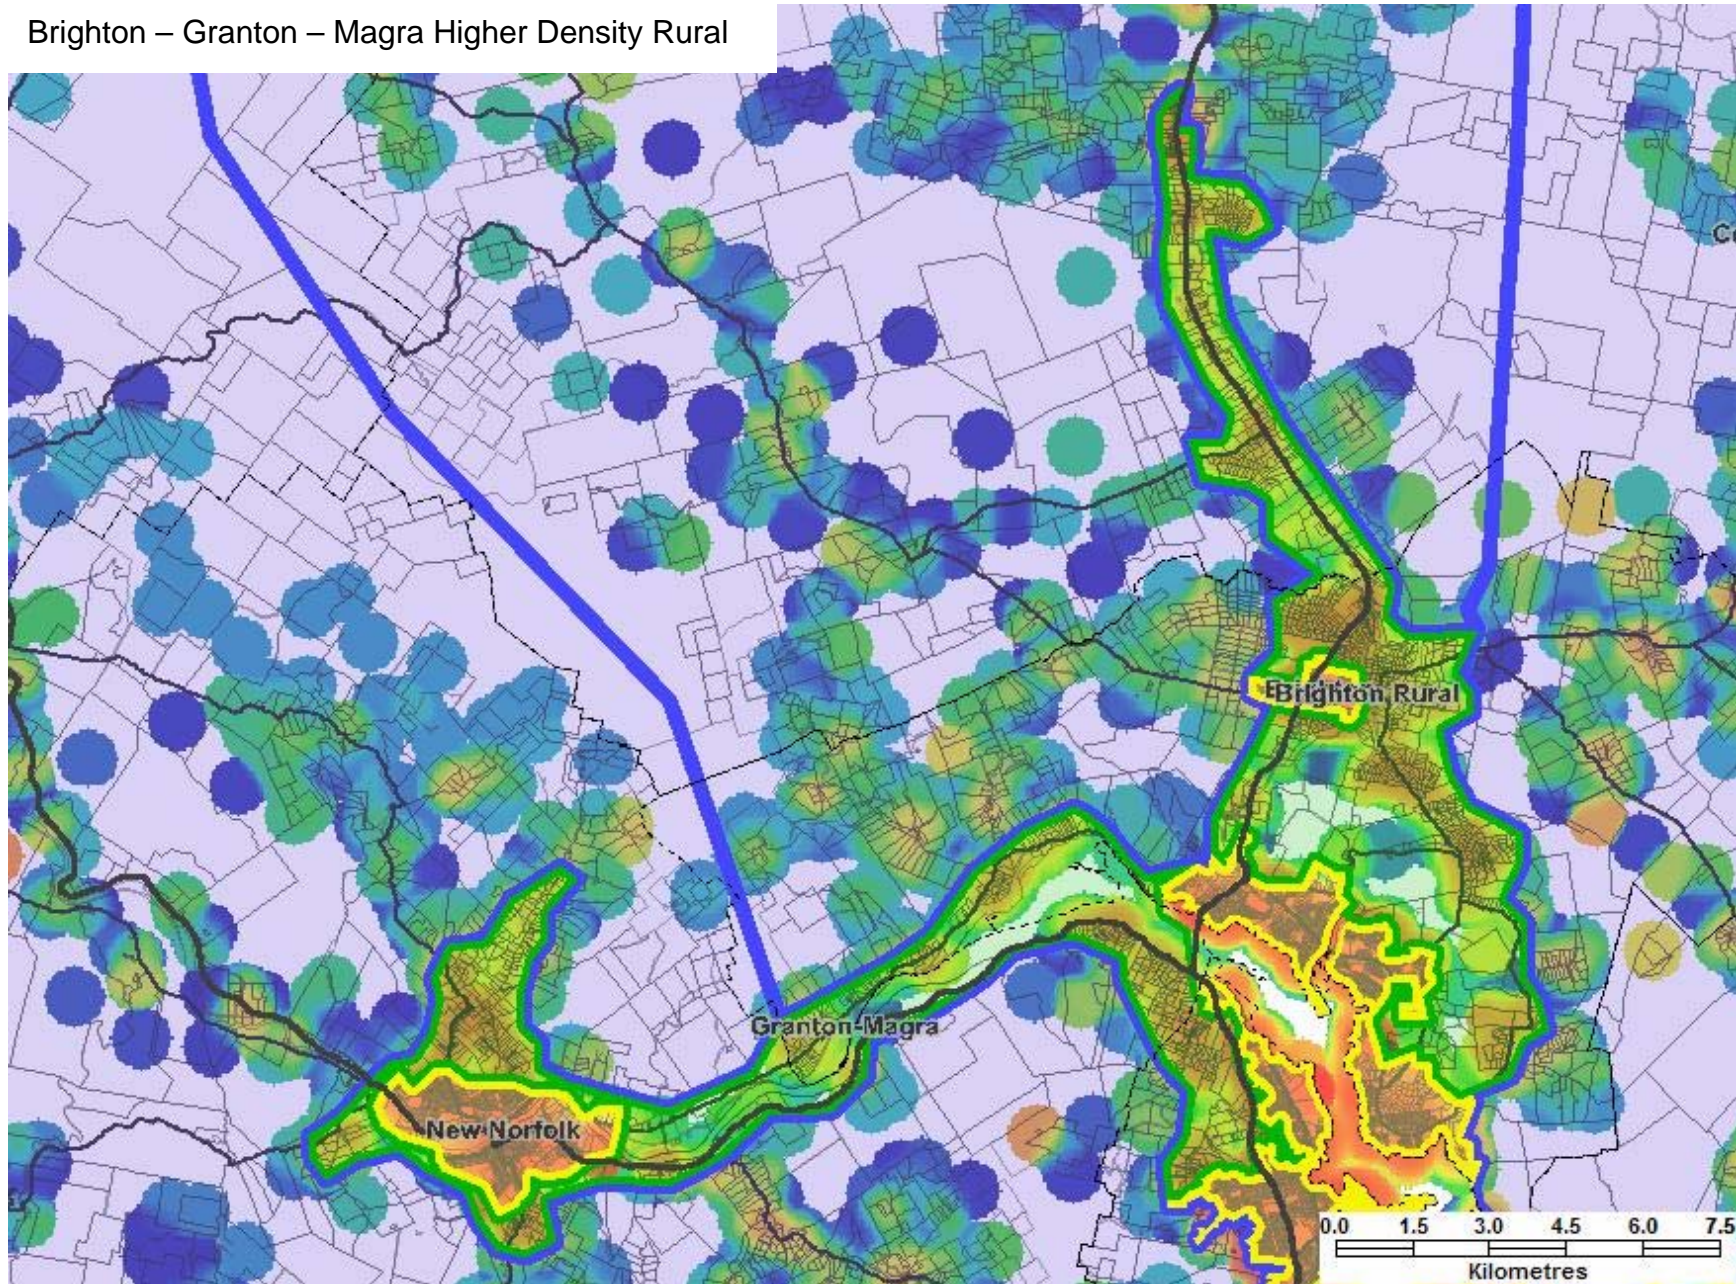

Base data from theLIST (www.thelist.tas.gov.au) © State of Tasmania

Brighton – Granton – Magra Higher Density Rural

Brighton – Bridgewater Urban

Base data from theLIST (www.thelist.tas.gov.au) © State of Tasmania

Rosny High Density Commercial

Lewisham – Dodges Ferry Urban – Forcett – Primrose Sands Higher Density Rural

Coal River Valley Higher Density Rural

Midway Point – Sorell Urban – Penna – Higher Density Rural

Base data from theLIST (www.thelist.tas.gov.au) © State of Tasmania

South Hobart – Taroona Urban

Base data from theLIST (www.thelist.tas.gov.au) © State of Tasmania

Huon – Channel Higher Density Rural

Kingston – Blackmans Bay Urban