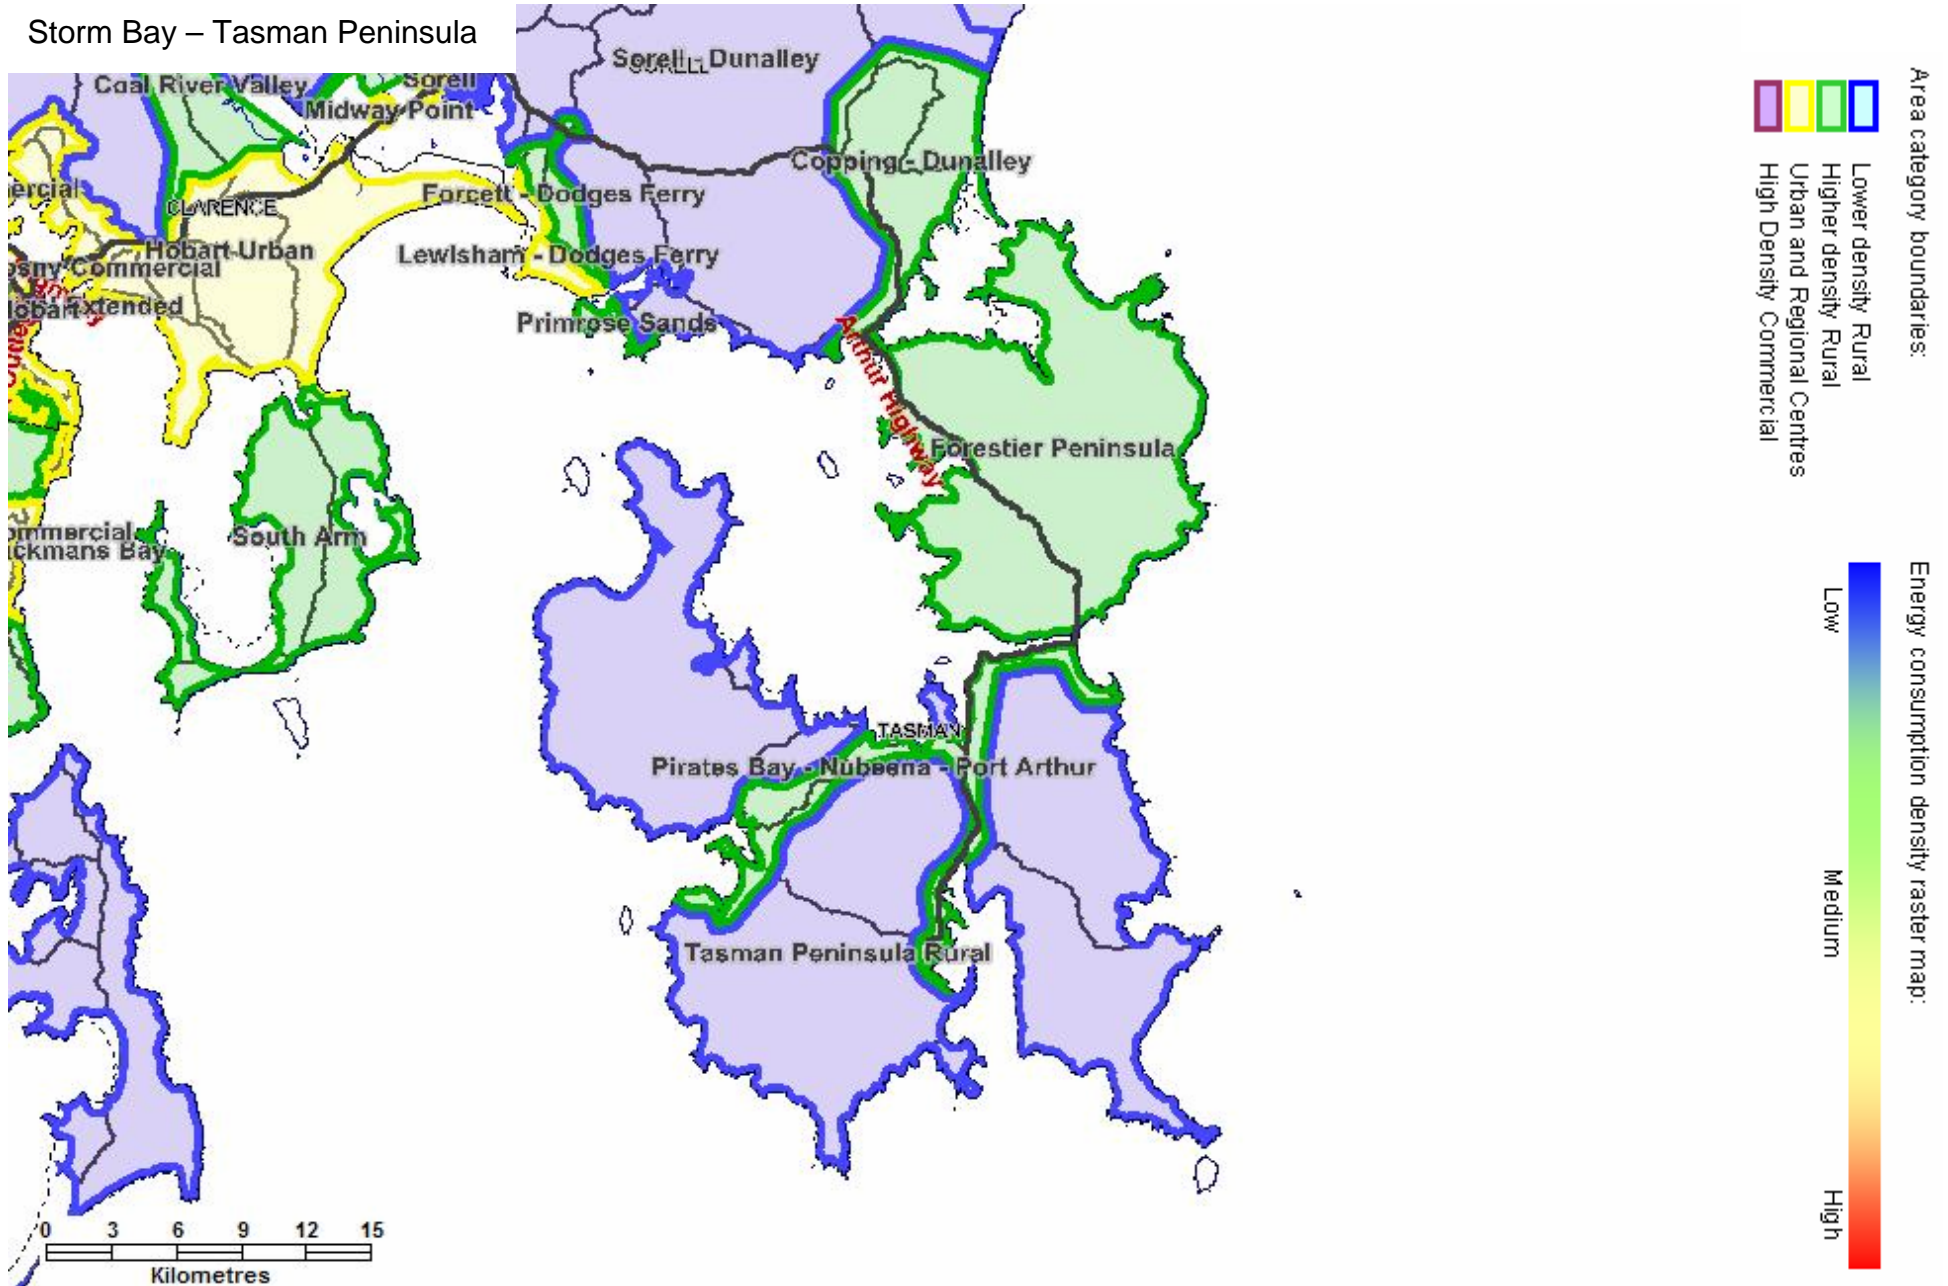

Base data from theLIST (www.thelist.tas.gov.au) © State of Tasmania

South Hobart – Taroona Urban

Base data from theLIST (www.thelist.tas.gov.au) © State of Tasmania

Huon – Channel Higher Density Rural

Kingston – Blackmans Bay Urban

Kingston High Density Commercial

Margate – Snug Urban

Huonville Urban

Base data from theLIST (www.thelist.tas.gov.au) © State of Tasmania

Storm Bay – Tasman Peninsula

Forestier Peninsula Higher Density Rural

Base data from theLIST (www.thelist.tas.gov.au) © State of Tasmania

Pirates Bay – Nubeena – Port Arthur Higher Density Rural

Base data from theLIST (www.thelist.tas.gov.au) © State of Tasmania

Triabunna – Orford Higher Density Rural