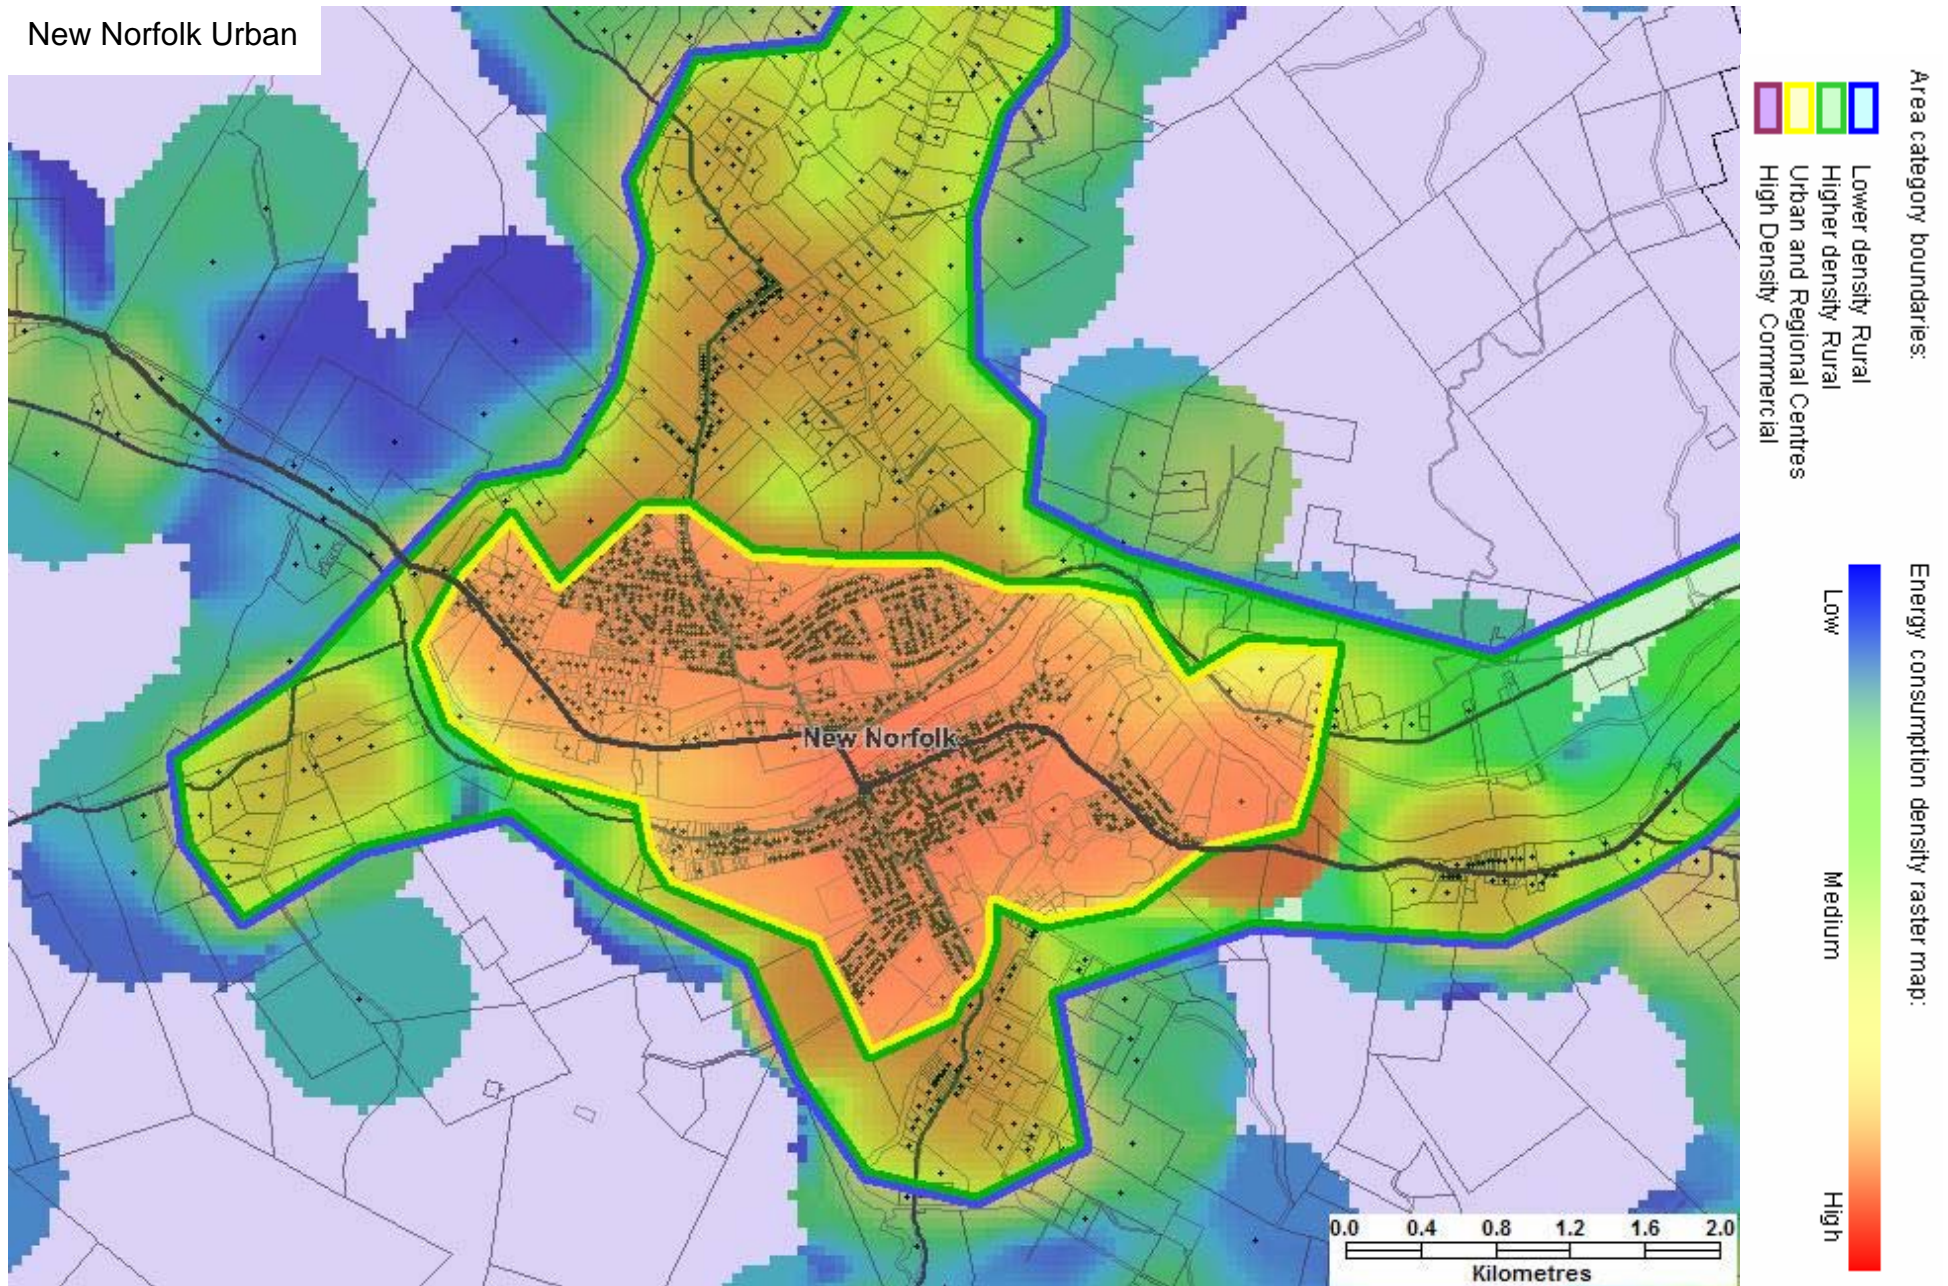

Base data from theLIST (www.thelist.tas.gov.au) © State of Tasmania

Brighton – Granton – Magra Higher Density Rural

Brighton – Bridgewater Urban

Base data from theLIST (www.thelist.tas.gov.au) © State of Tasmania

New Norfolk Urban

Hobart North Urban

Glenorchy High Density Commercial

Base data from theLIST (www.thelist.tas.gov.au) © State of Tasmania

Hobart High Density Commercial – Hobart Critical Infrastructure

Clarence Urban – South Arm Higher Density Rural

Rosny High Density Commercial

Lewisham – Dodges Ferry Urban – Forcett – Primrose Sands Higher Density Rural

Coal River Valley Higher Density Rural

Midway Point – Sorell Urban – Penna – Higher Density Rural

Base data from theLIST (www.thelist.tas.gov.au) © State of Tasmania

South Hobart – Taroona Urban

Base data from theLIST (www.thelist.tas.gov.au) © State of Tasmania

Huon – Channel Higher Density Rural

Kingston – Blackmans Bay Urban