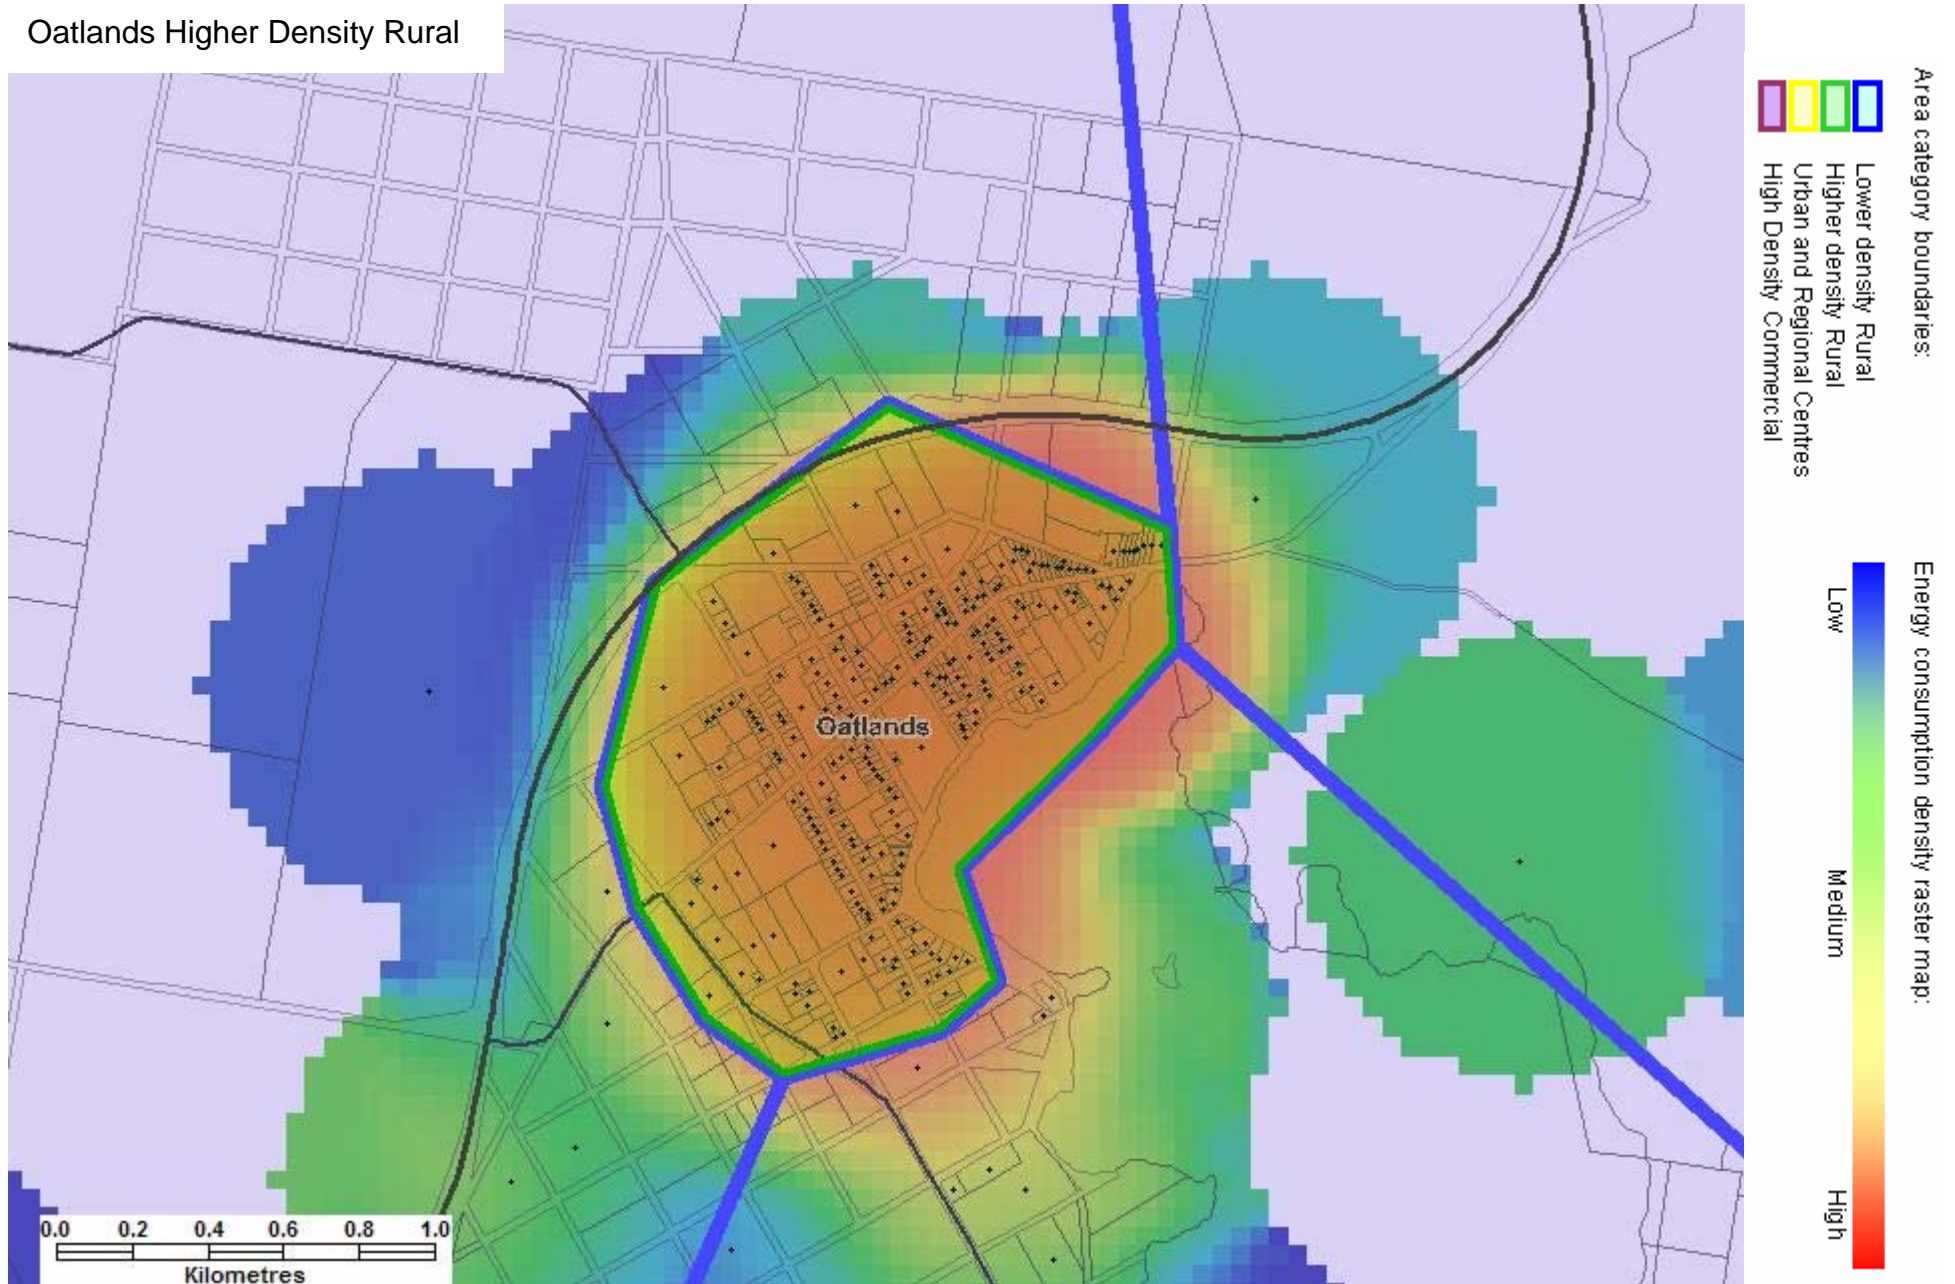

Oatlands Higher Density Rural

Base data from theLIST (www.thelist.tas.gov.au) © State of Tasmania