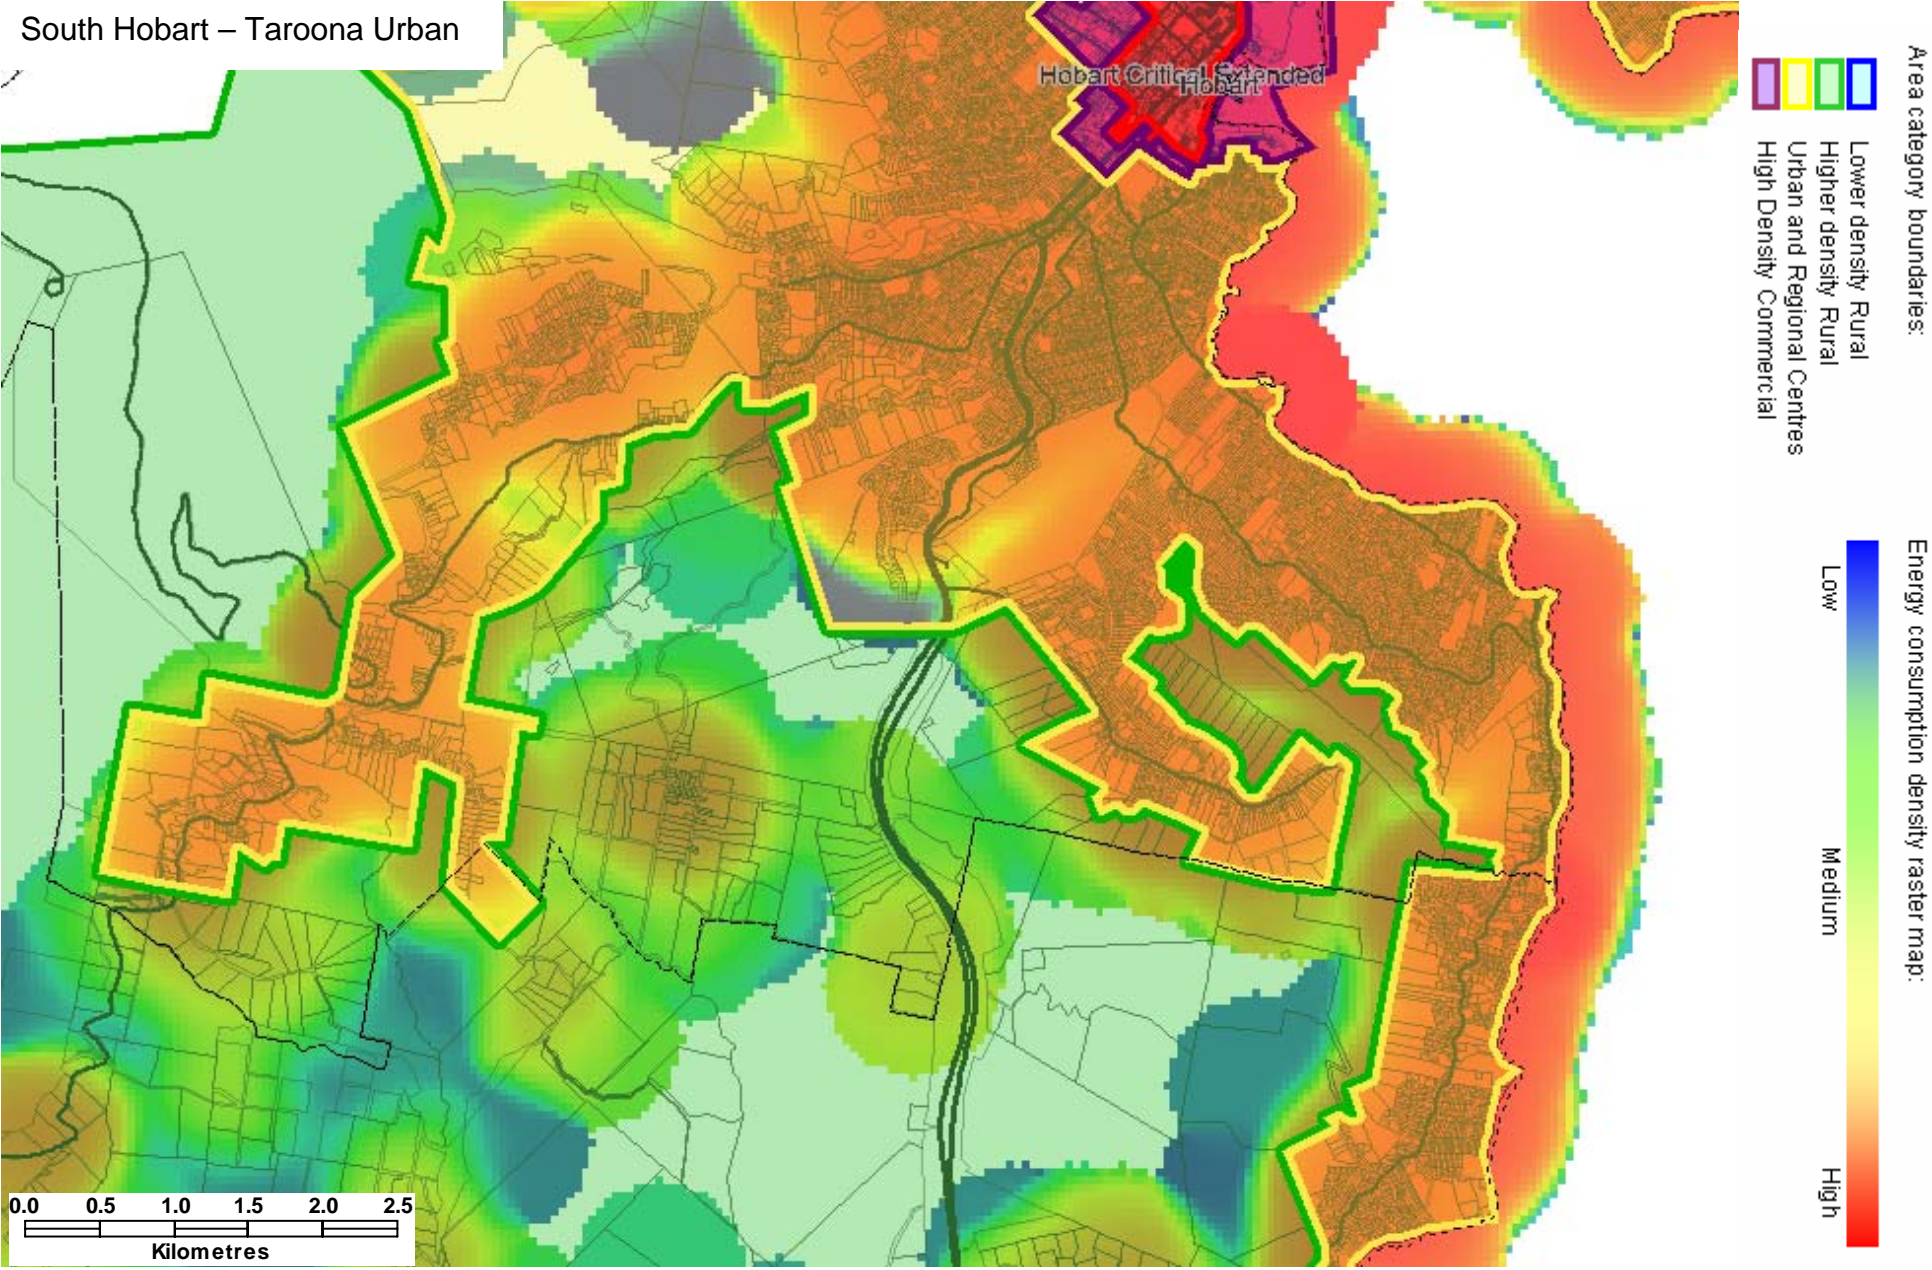

Rosny High Density Commercial

Lewisham – Dodges Ferry Urban – Forcett – Primrose Sands Higher Density Rural

Coal River Valley Higher Density Rural

Midway Point – Sorell Urban – Penna – Higher Density Rural

Base data from theLIST (www.thelist.tas.gov.au) © State of Tasmania

South Hobart – Taroona Urban

Base data from theLIST (www.thelist.tas.gov.au) © State of Tasmania

Huon – Channel Higher Density Rural

Kingston – Blackmans Bay Urban